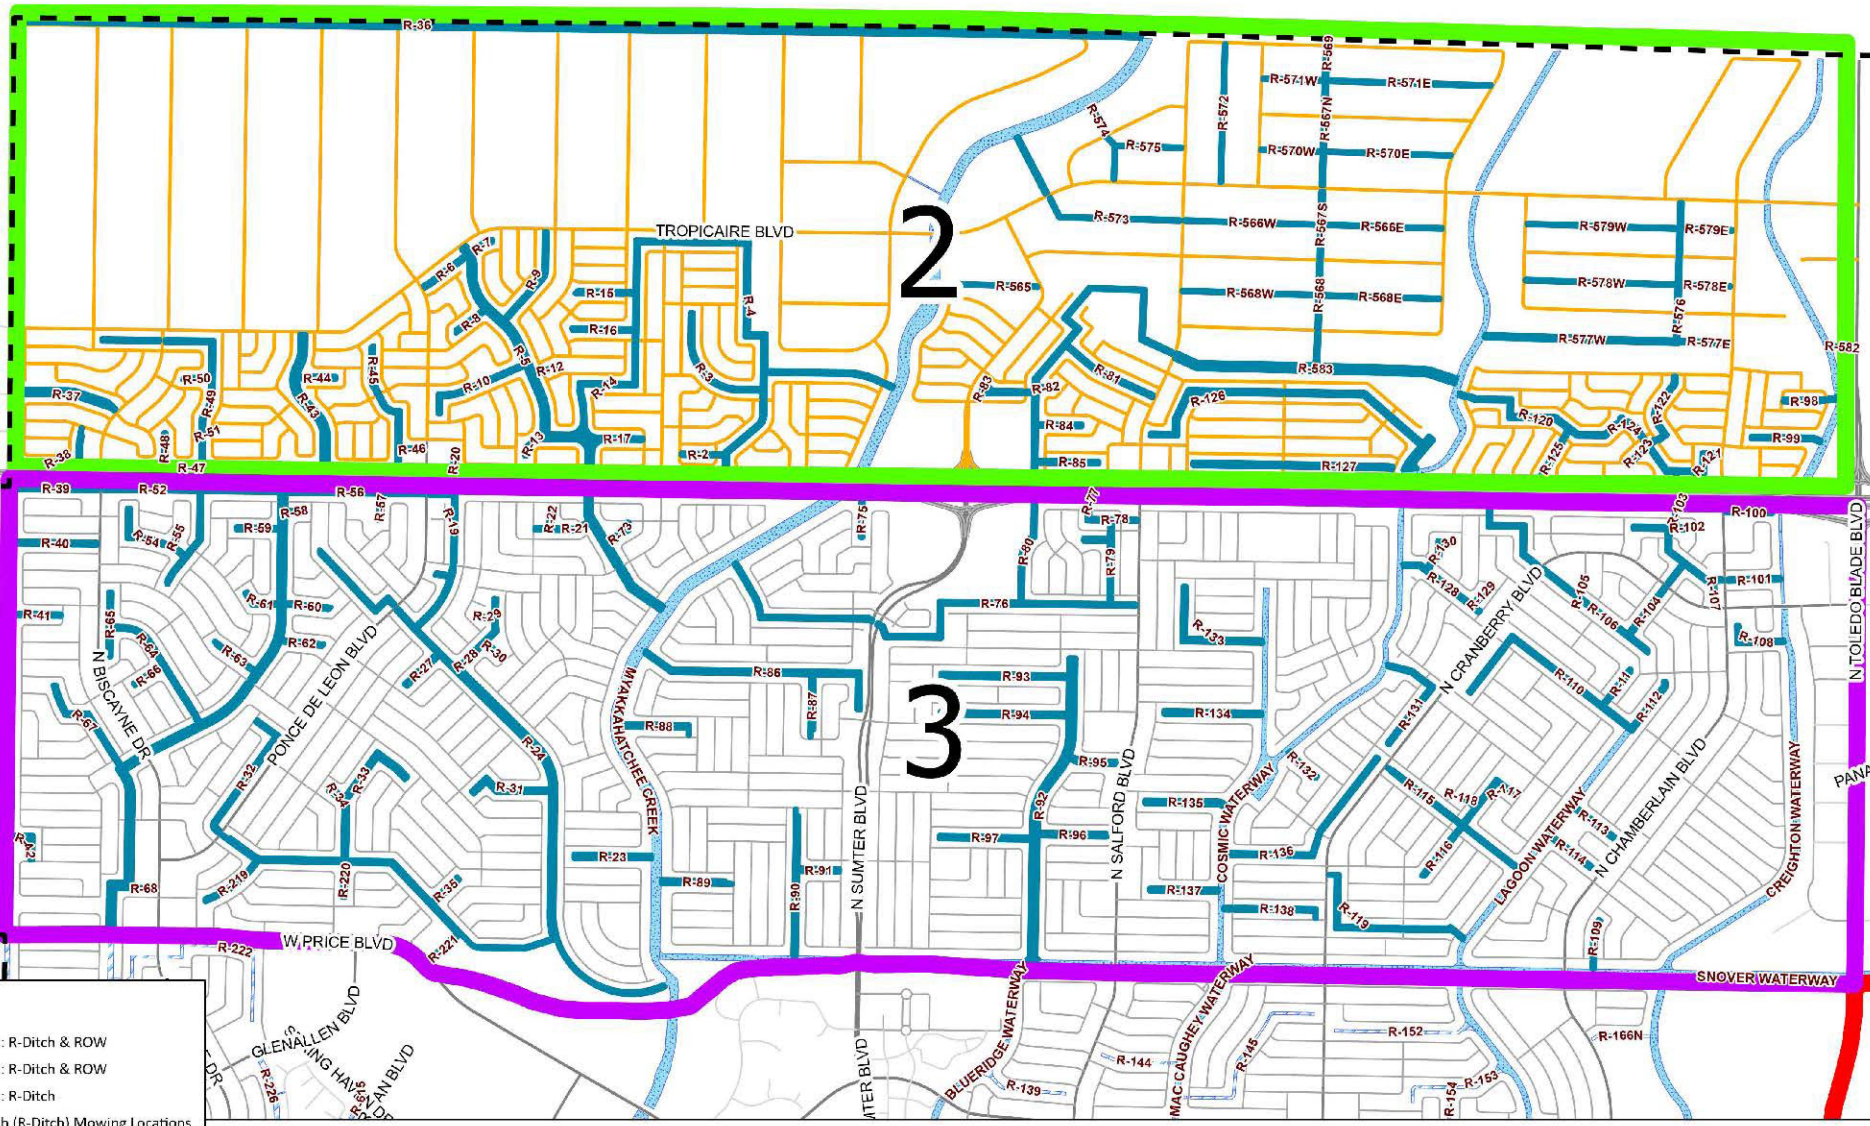

- Legend**
- Service Area 1: R-Ditch & ROW
 - Service Area 2: R-Ditch & ROW
 - Service Area 3: R-Ditch
 - Retention Ditch (R-Ditch) Mowing Locations
 - Right of Way (ROW) Mowing
 - Retention Ditch
 - Waterway
 - City Boundary

City of North Port
Retention Ditch & Right of Way Mowing
Service Areas

Legend

- █ Service Area 1: R-Ditch & ROW
- █ Service Area 2: R-Ditch & ROW
- █ Service Area 3: R-Ditch
- █ Retention Ditch (R-Ditch) Mowing Locations
- █ Right of Way (ROW) Mowing
- █ Retention Ditch
- █ Waterway
- City Boundary

City of North Port
Retention Ditch & Right of Way Mowing
Service Area 1

Legend

- Service Area 1: R-Ditch & ROW
- Service Area 2: R-Ditch & ROW
- Service Area 3: R-Ditch
- Retention Ditch (R-Ditch) Mowing Locations
- Right of Way (ROW) Mowing
- ▨ Retention Ditch
- ▨ Waterway
- City Boundary

City of North Port
Retention Ditch & Right of Way
Service Areas 2 & 3