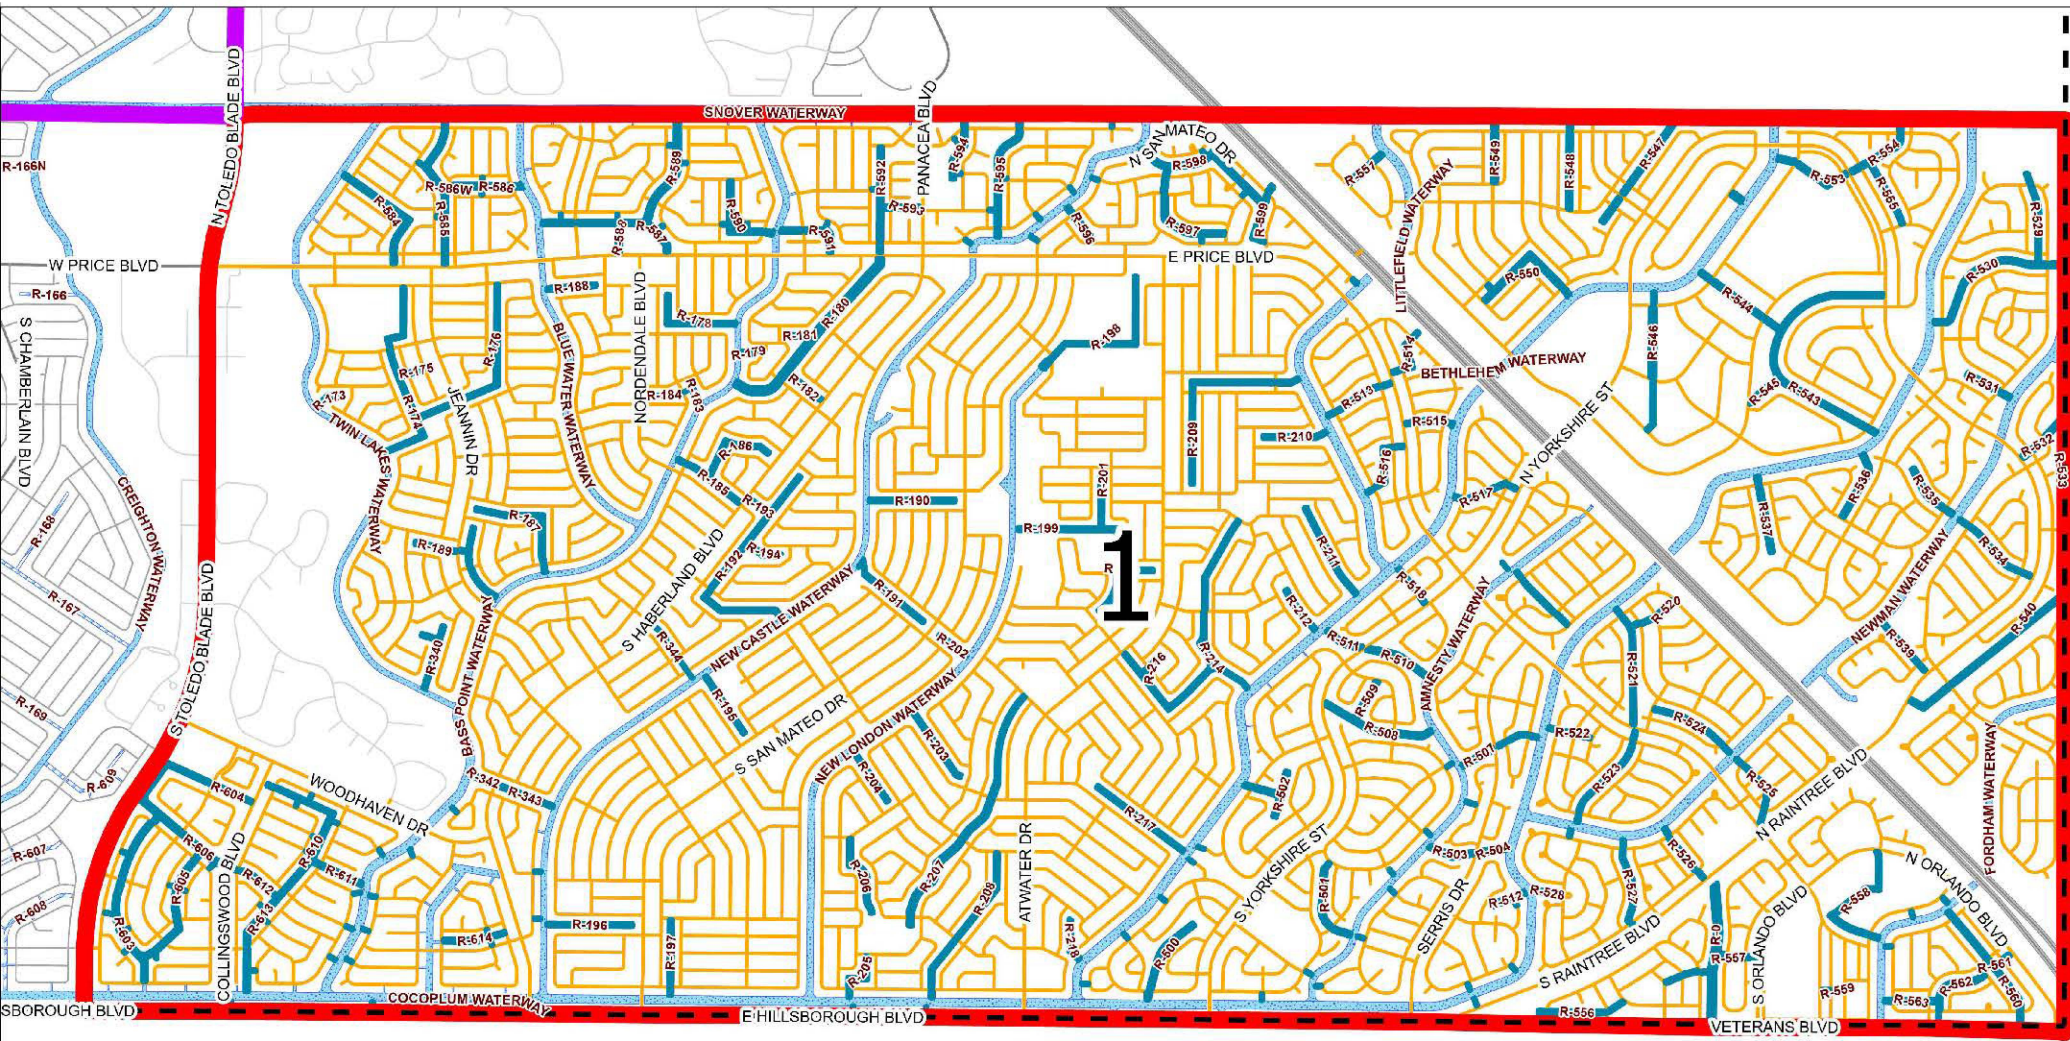

- Legend**
- Service Area 1: R-Ditch & ROW
 - Service Area 2: R-Ditch & ROW
 - Service Area 3: R-Ditch
 - Retention Ditch (R-Ditch) Mowing Locations
 - Right of Way (ROW) Mowing
 - Retention Ditch
 - Waterway
 - City Boundary

City of North Port
Retention Ditch & Right of Way Mowing
Service Areas

Legend

- █ Service Area 1: R-Ditch & ROW
- █ Service Area 2: R-Ditch & ROW
- █ Service Area 3: R-Ditch
- █ Retention Ditch (R-Ditch) Mowing Locations
- █ Right of Way (ROW) Mowing
- █ Retention Ditch
- █ Waterway
- City Boundary

City of North Port
Retention Ditch & Right of Way Mowing
Service Area 1

Legend

- Service Area 1: R-Ditch & ROW
- Service Area 2: R-Ditch & ROW
- Service Area 3: R-Ditch
- Retention Ditch (R-Ditch) Mowing Locations
- Right of Way (ROW) Mowing
- ▨ Retention Ditch
- ▨ Waterway
- City Boundary

City of North Port
Retention Ditch & Right of Way
Service Areas 2 & 3