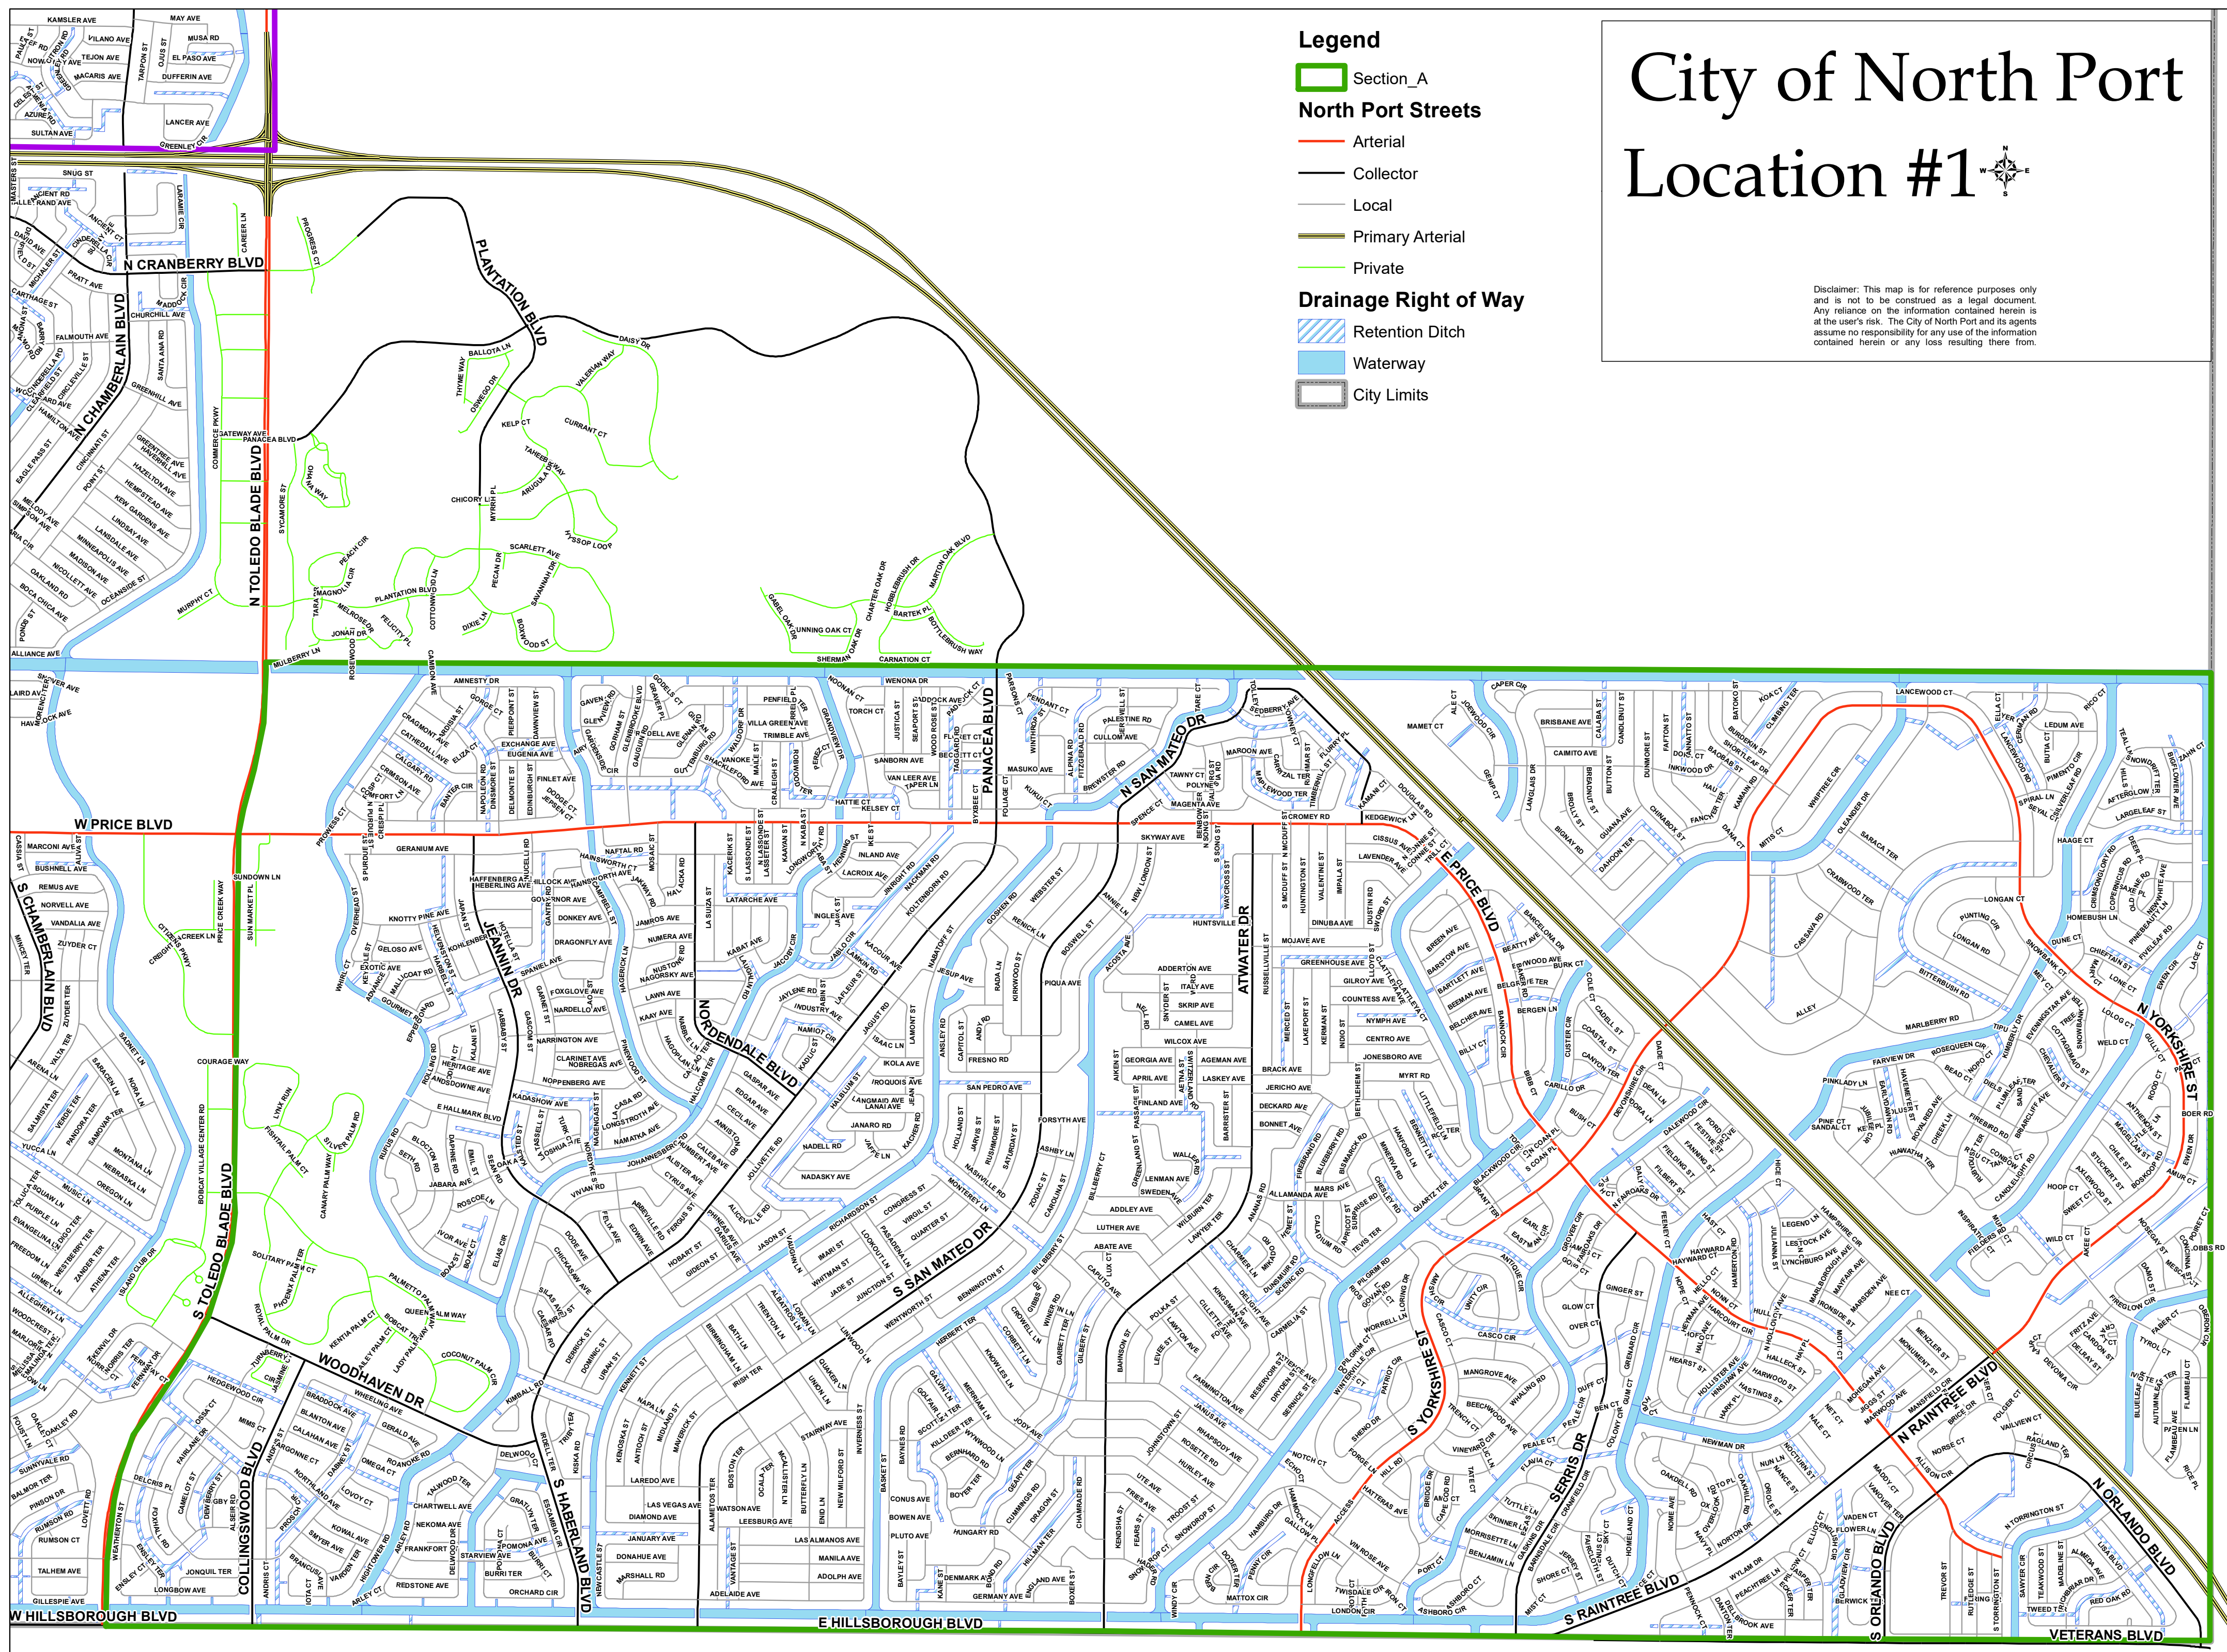

City of North Port Location #1

1. **Legend**
2. Section_A
   - North Port Streets
     - Arterial
     - Collector
     - Local
     - Primary Arterial
     - Private
   - Drainage Right of Way
     - Retention Ditch
     - Waterway
     - City Limits