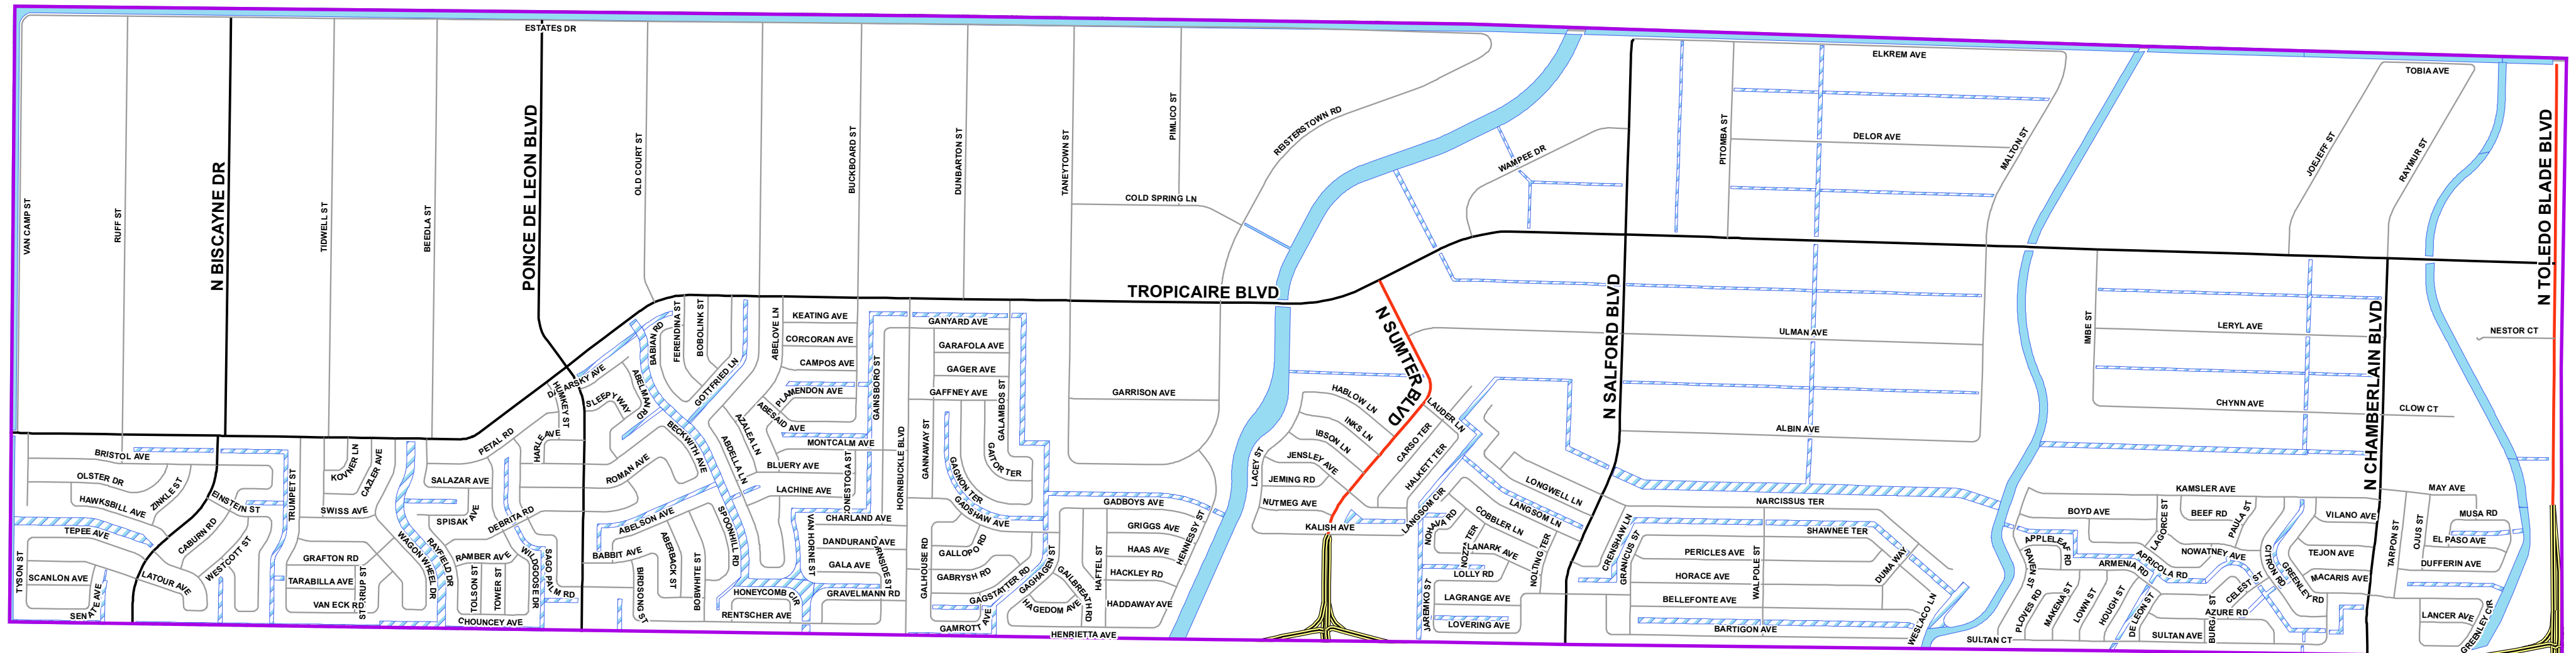

City of North Port Location #2

1. **Legend**
2. Section_B
   - **North Port Streets**
     - Arterial
     - Collector
     - Local
     - Primary Arterial
     - Private
   - **Drainage Right of Way**
     - Retention Ditch
     - Waterway
     - City Limits