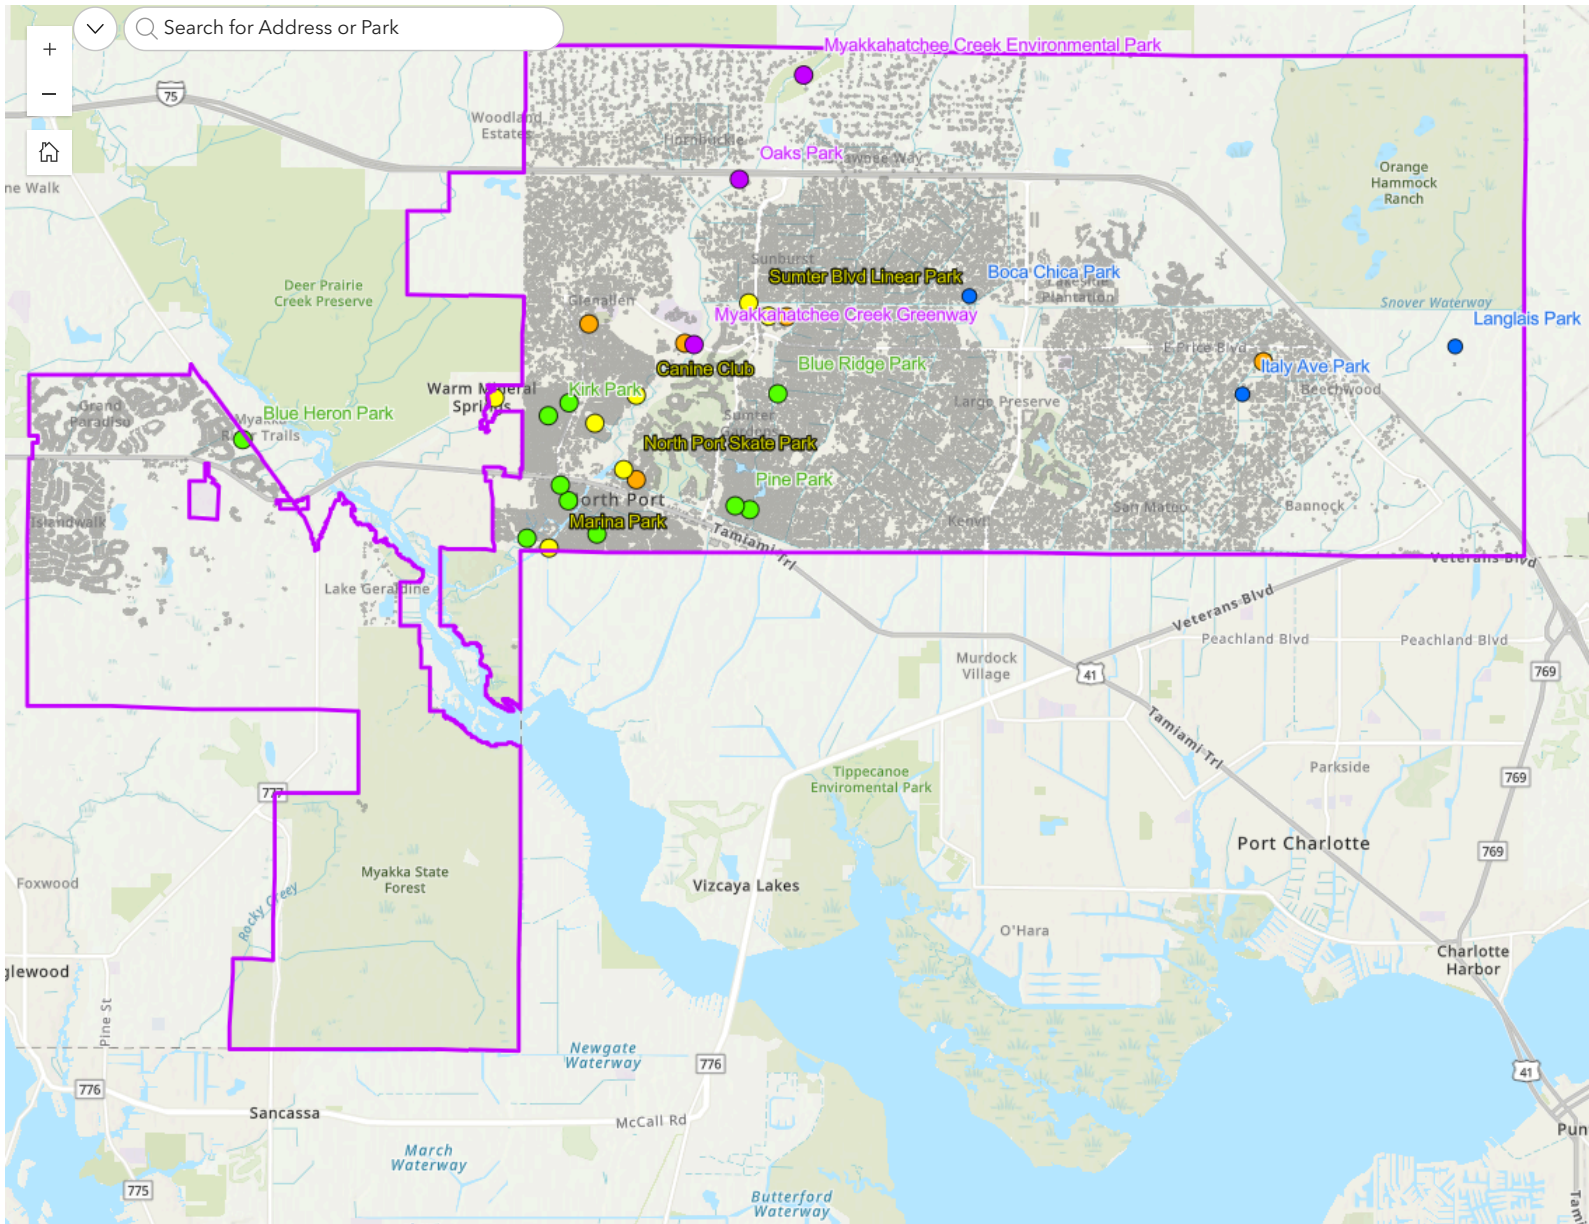

# City of North Port Parks System

**Quarter Mile Building count. Choose a Natural Area Park, Community Park, or Neighborhood Park.**

📍

^ Click the marker icon above then select a park to get a building count.

**Half Mile Building Count. Choose a Natural Area Park, Community Park, or Neighborhood Park.**

📍

^ Click the marker icon above then select a park to get a building count.

Click the marker icon above for a building count from any park point clicked on the map.

**Walkability Parks (1/4 mile) include Natural Area Parks (Purple), Community Parks (Orange), and Neighborhood Parks (Green).**

**Access Area Parks (1/2 mile) include Natural Area Parks (Purple), Community Parks (Orange), and Neighborhood Parks (Green).**