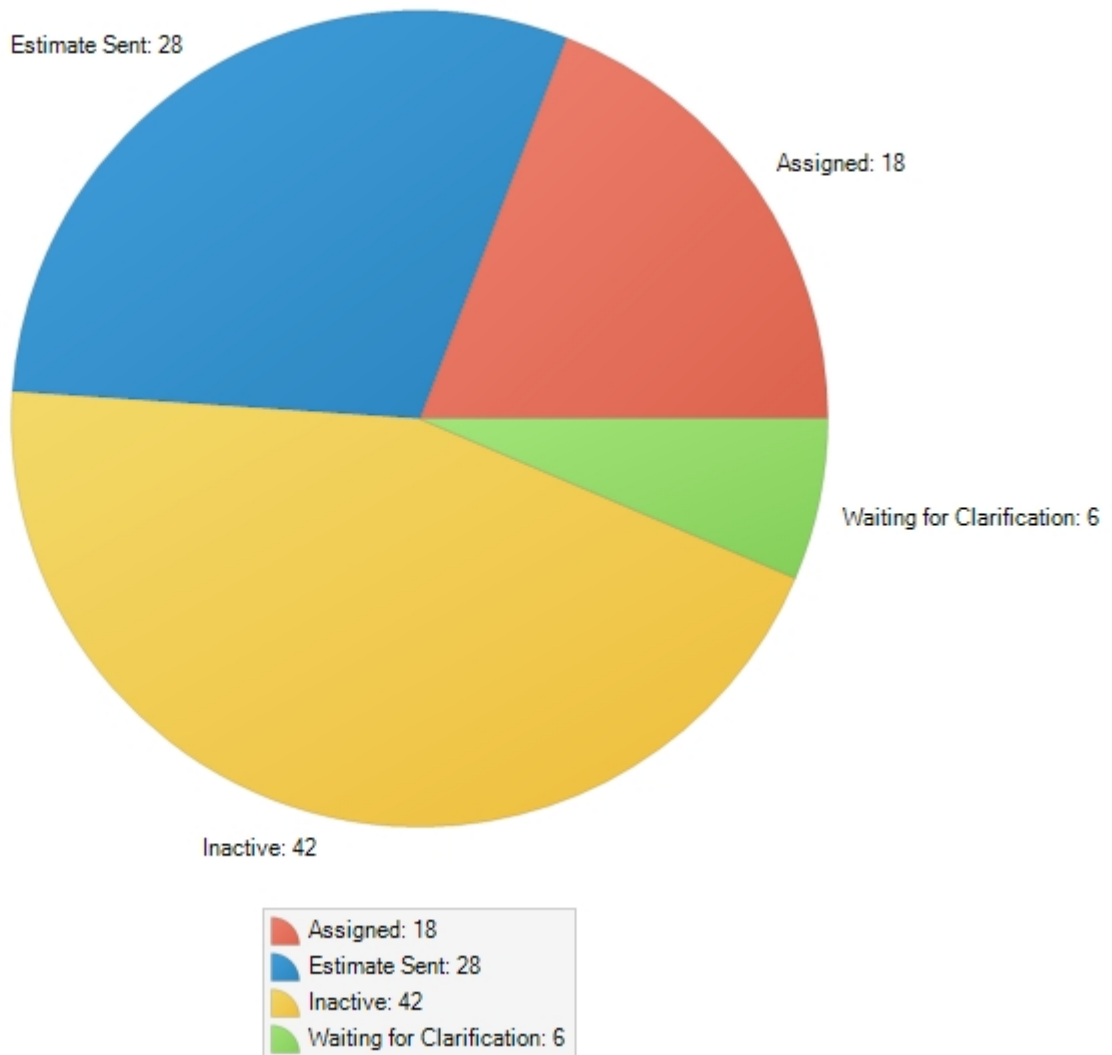

# Open Requests by Status Chart

Run Date: 04/15/2023 6:00 AM

## Open Requests by Status

Request Status	Reference No
Assigned	18
Estimate Sent	28
Inactive	42
Waiting for Clarification	6