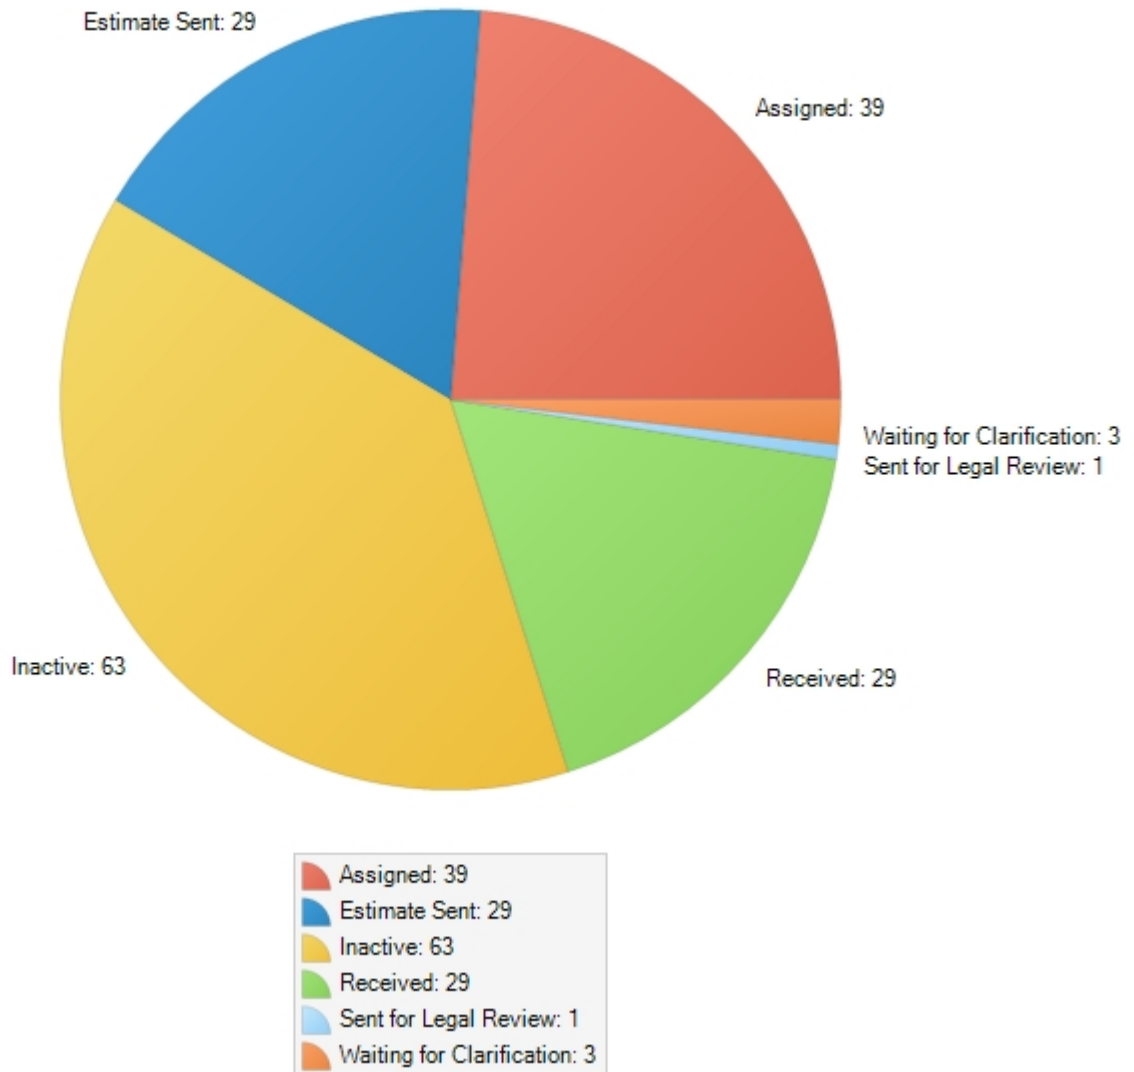

Open Requests by Status Chart

Run Date: 11/15/2024 6:02 AM

Open Requests by Status

Request Status	Reference No
Assigned	39
Estimate Sent	29
Inactive	63
Received	29
Sent for Legal Review	1
Waiting for Clarification	3