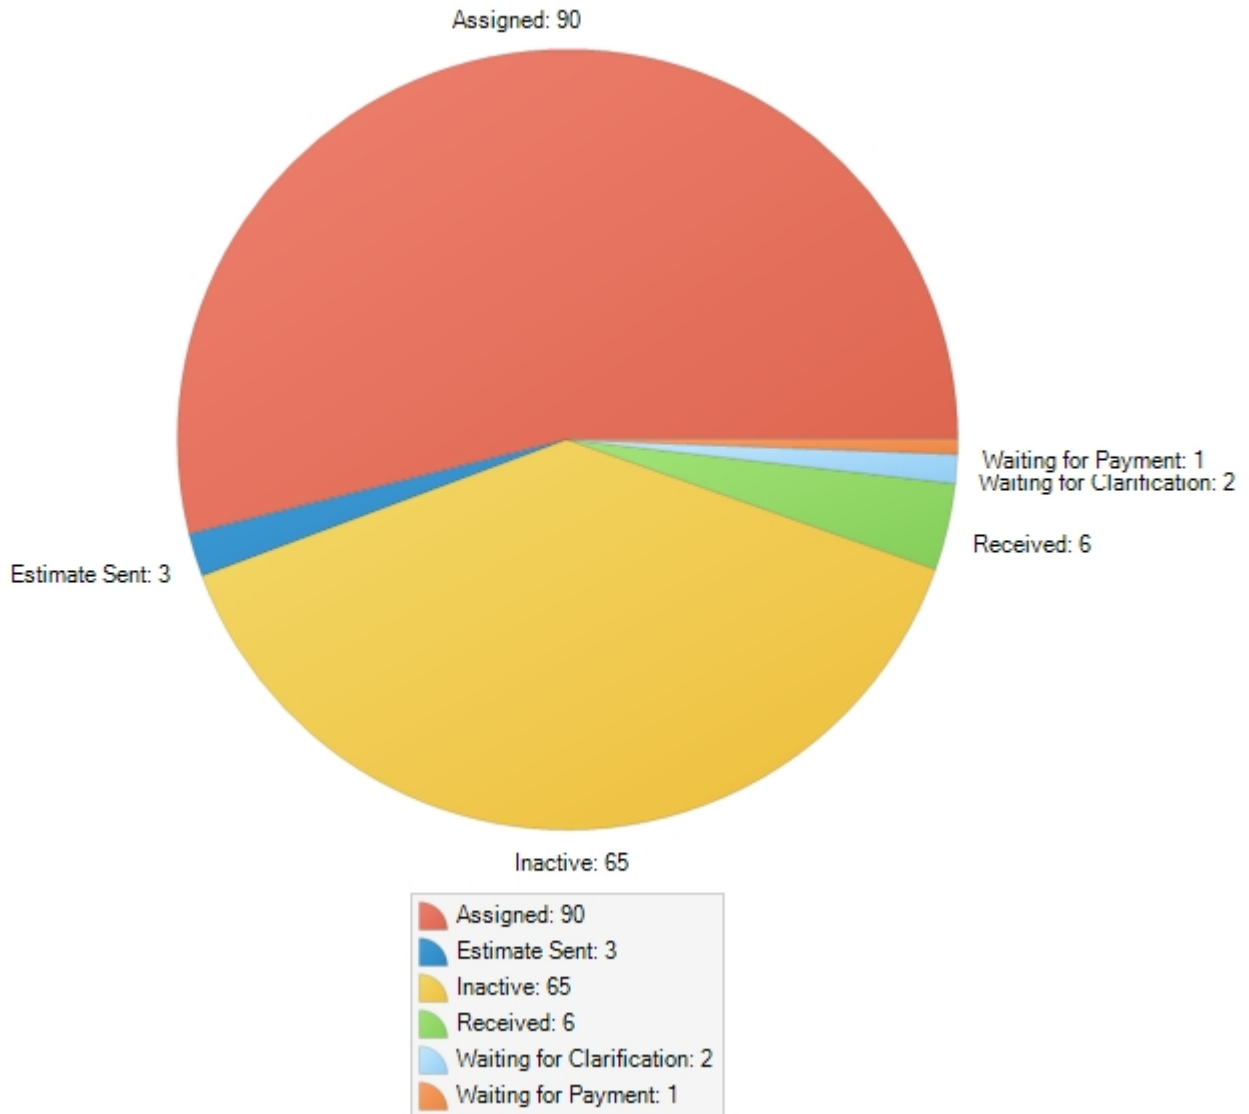

Open Requests by Status Chart

Run Date: 10/15/2024 6:03 AM

Open Requests by Status

Request Status	Reference No
Assigned	90
Estimate Sent	3
Inactive	65
Received	6
Waiting for Clarification	2
Waiting for Payment	1