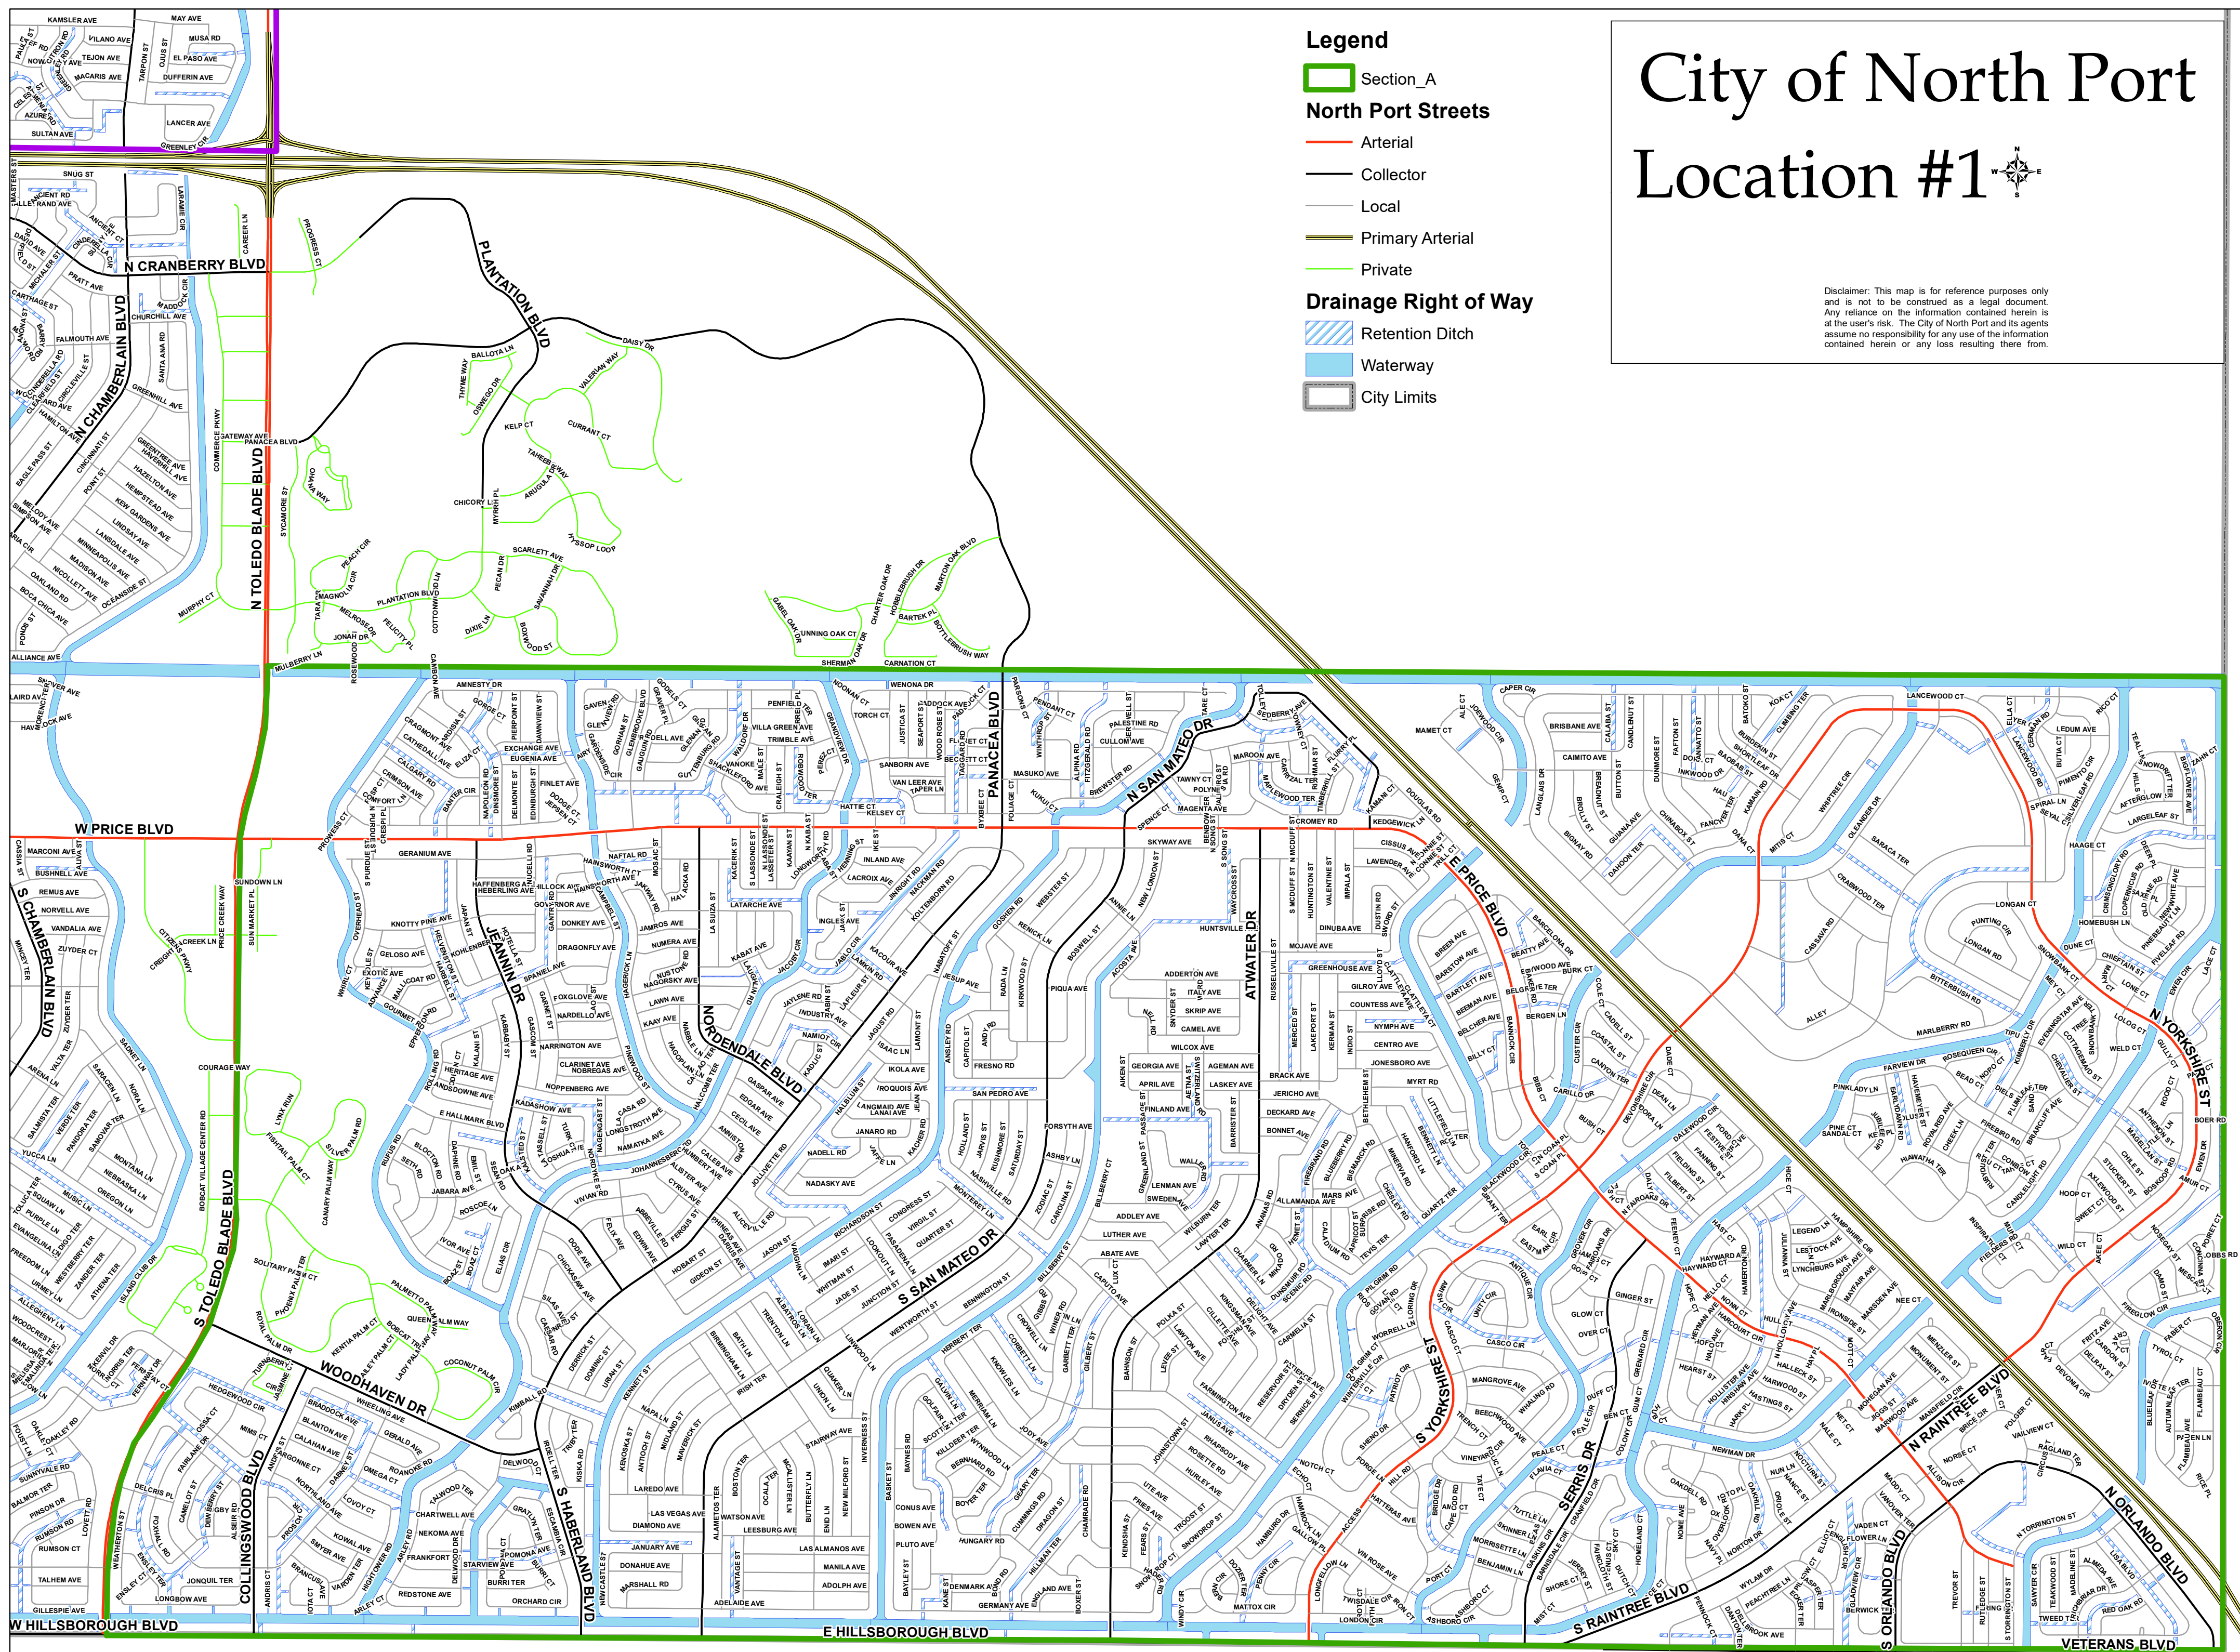

City of North Port Location #1

1. **Legend**
2. Section_A
   - North Port Streets
     - Arterial
     - Collector
     - Local
     - Primary Arterial
     - Private
   - Drainage Right of Way
     - Retention Ditch
     - Waterway
     - City Limits