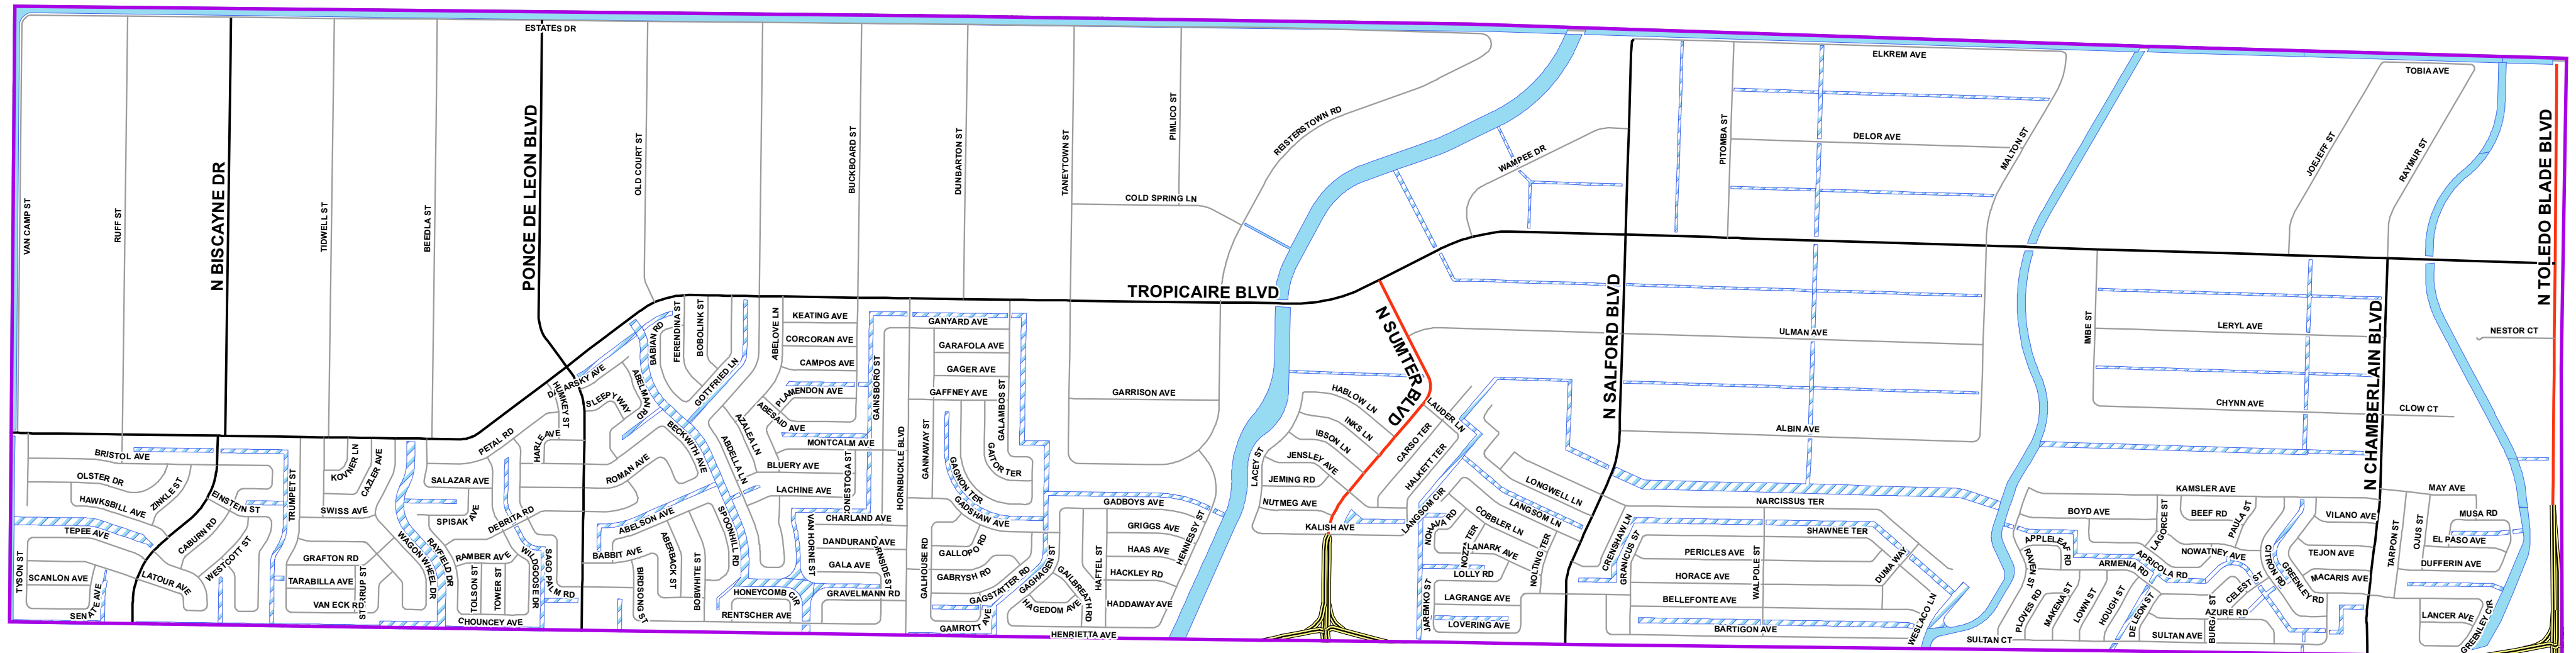

City of North Port Location #2

1. **Legend**
2. Section_B
   - **North Port Streets**
   - Arterial
   - Collector
   - Local
   - Primary Arterial
   - Private
   - **Drainage Right of Way**
   - Retention Ditch
   - Waterway
   - City Limits