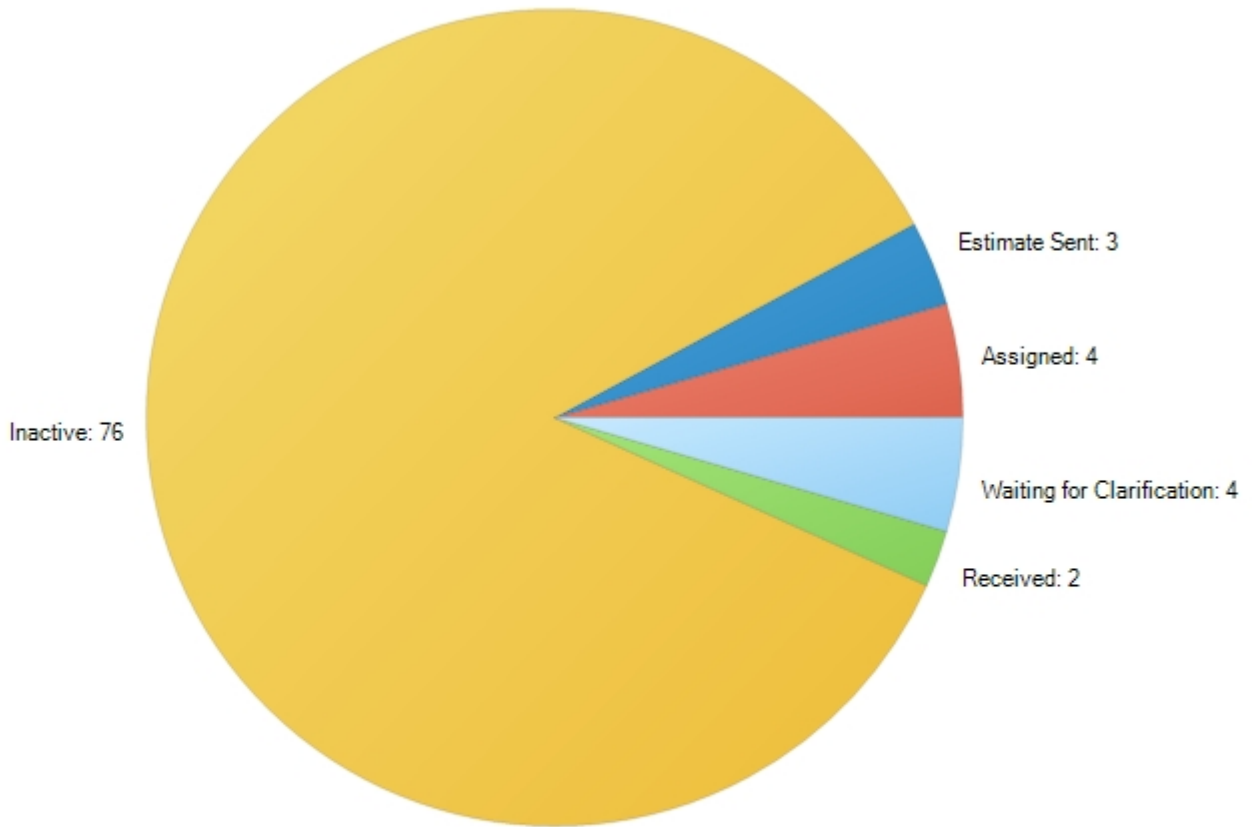

Open Requests by Status Chart

Run Date: 04/15/2024 6:00 AM

Open Requests by Status

Request Status	Reference No
Assigned	4
Estimate Sent	3
Inactive	76
Received	2
Waiting for Clarification	4