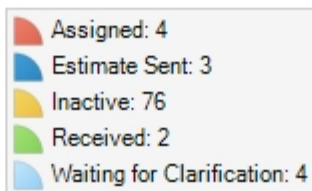

Open Requests by Status Chart

Run Date: 04/15/2024 6:00 AM

Open Requests by Status

Request Status	Reference No
Assigned	4
Estimate Sent	3
Inactive	76
Received	2
Waiting for Clarification	4