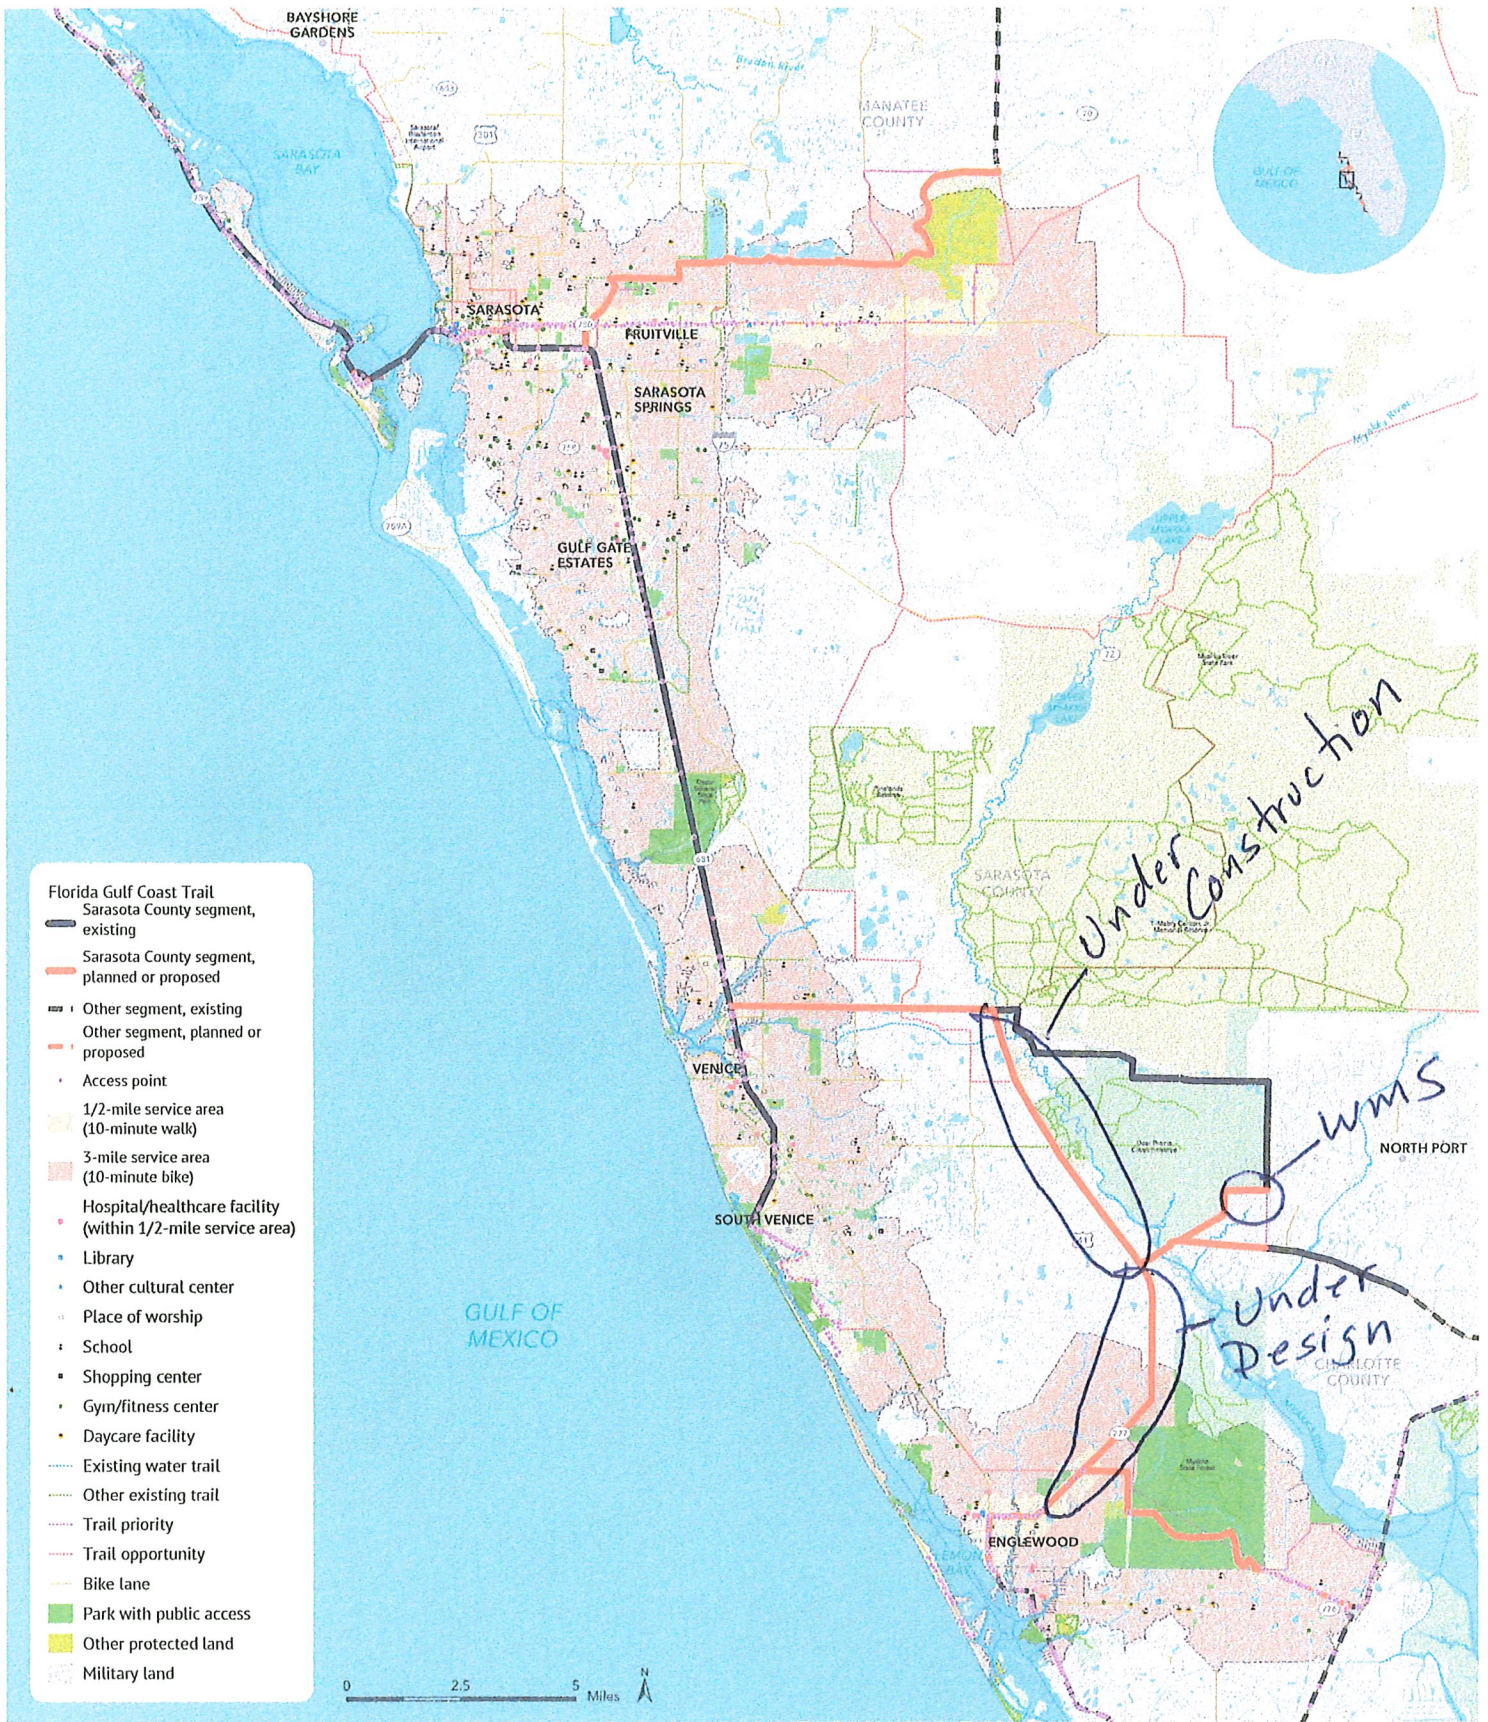

Deer Prairie Segment

FLORIDA GULF COAST TRAIL, SARASOTA COUNTY SECTION, FLORIDA

September 3, 2024. Copyright © Trust for Public Land. Trust for Public Land and Trust for Public Land logo are federally registered marks of Trust for Public Land. Information on this map is provided for purposes of discussion and visualization only. www.tpl.org

Sarasota County segment

FLORIDA GULF COAST TRAIL

Florida Gulf Coast Trail

PINELLAS COUNTY TO COLLIER COUNTY

June 6, 2024. Copyright © Trust for Public Land. Trust for Public Land and Trust for Public Land logo are federally registered marks of Trust for Public Land. Information on this map is provided for purposes of discussion and visualization only. www.tpl.org