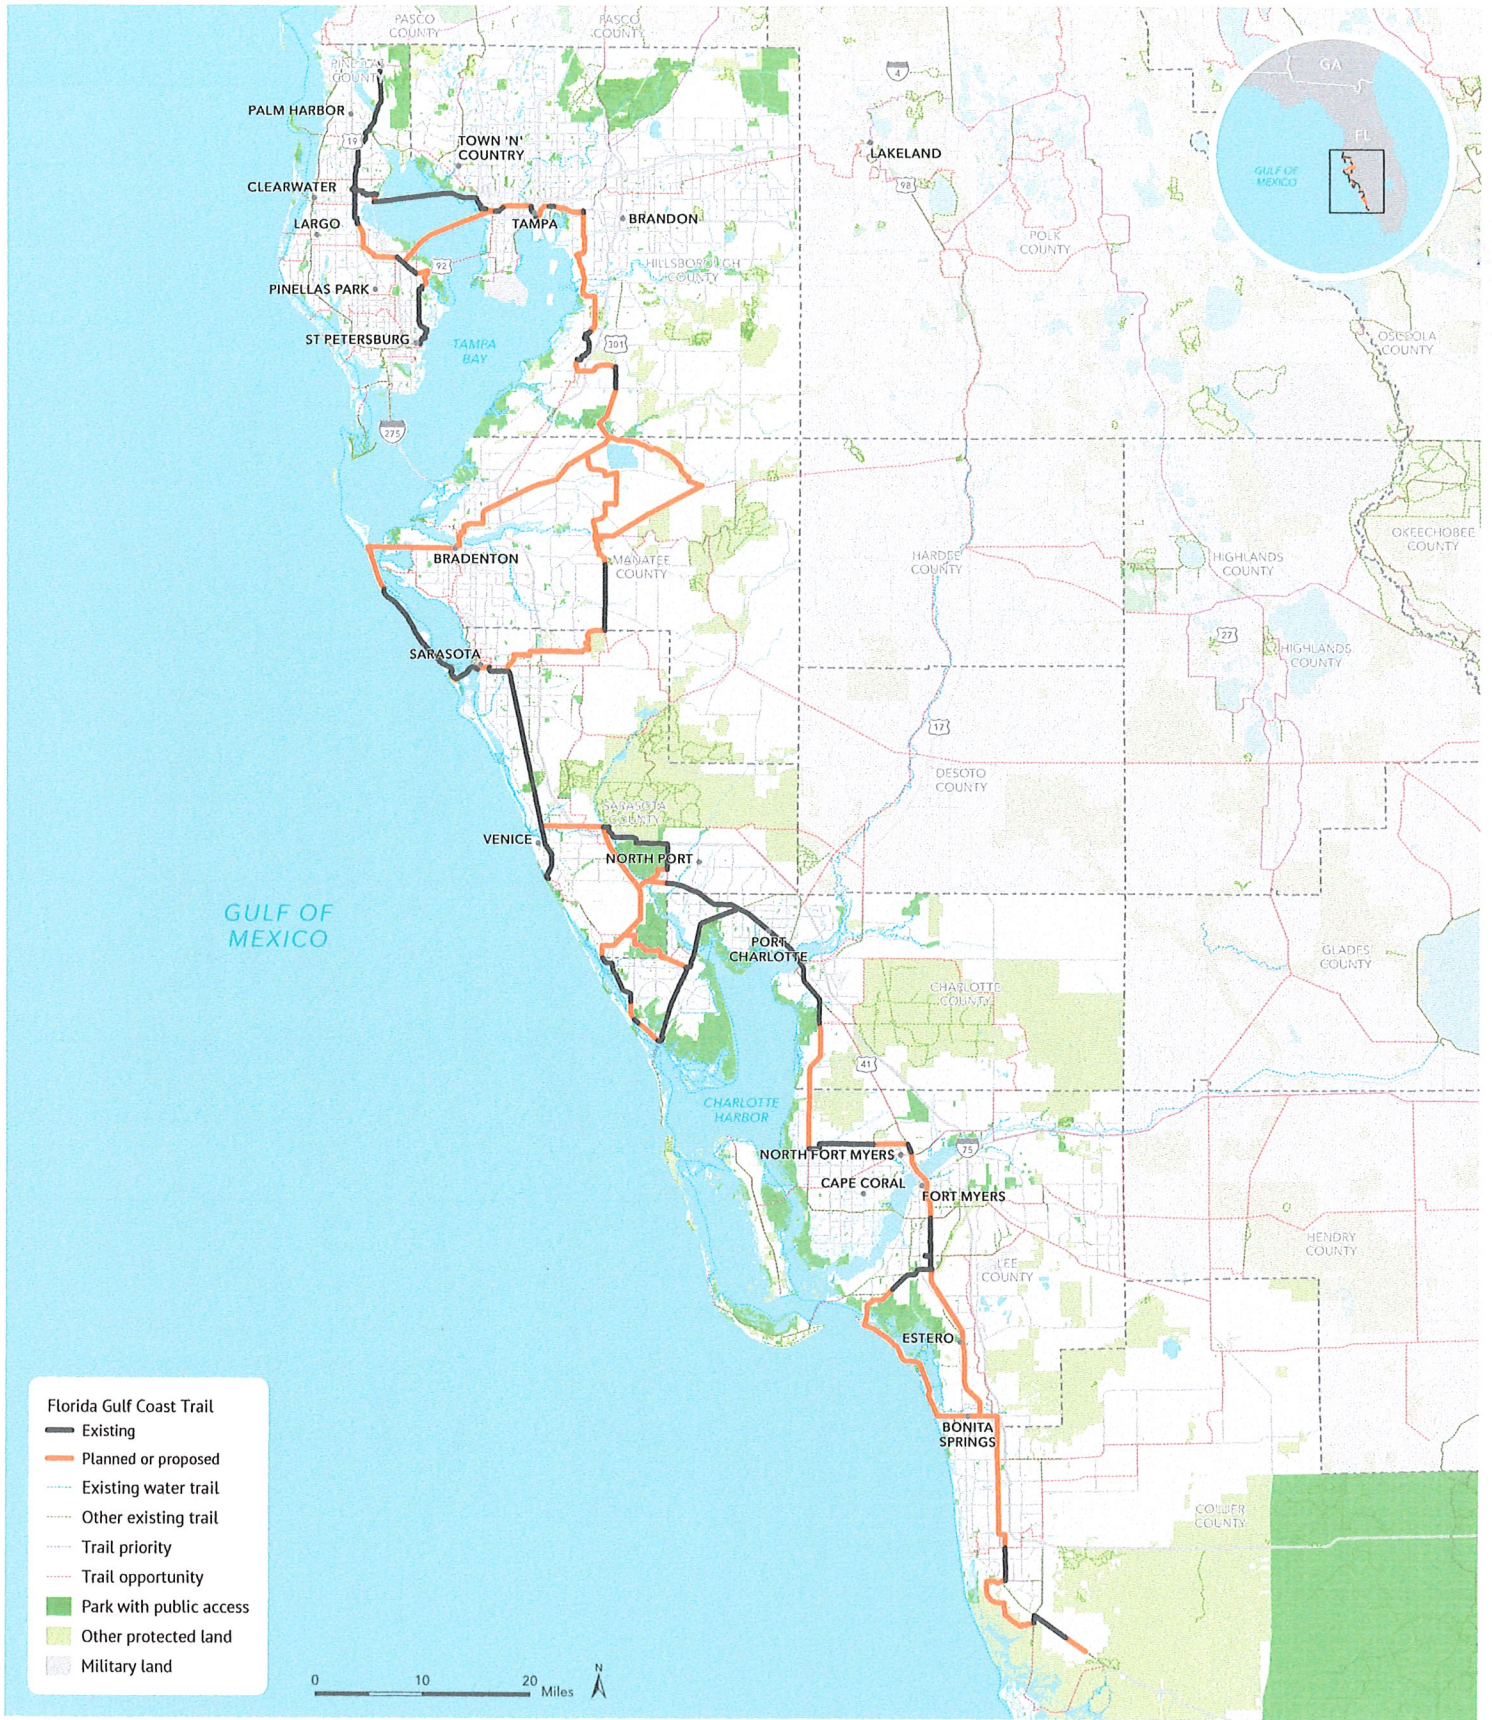

Deer Prairie Segment

FLORIDA GULF COAST TRAIL, SARASOTA COUNTY SECTION, FLORIDA

September 3, 2024. Copyright © Trust for Public Land. Trust for Public Land and Trust for Public Land logo are federally registered marks of Trust for Public Land. Information on this map is provided for purposes of discussion and visualization only. www.tpl.org

Sarasota County segment

FLORIDA GULF COAST TRAIL

Florida Gulf Coast Trail

PINELLAS COUNTY TO COLLIER COUNTY

June 6, 2024. Copyright © Trust for Public Land. Trust for Public Land and Trust for Public Land logo are federally registered marks of Trust for Public Land. Information on this map is provided for purposes of discussion and visualization only. www.tpl.org