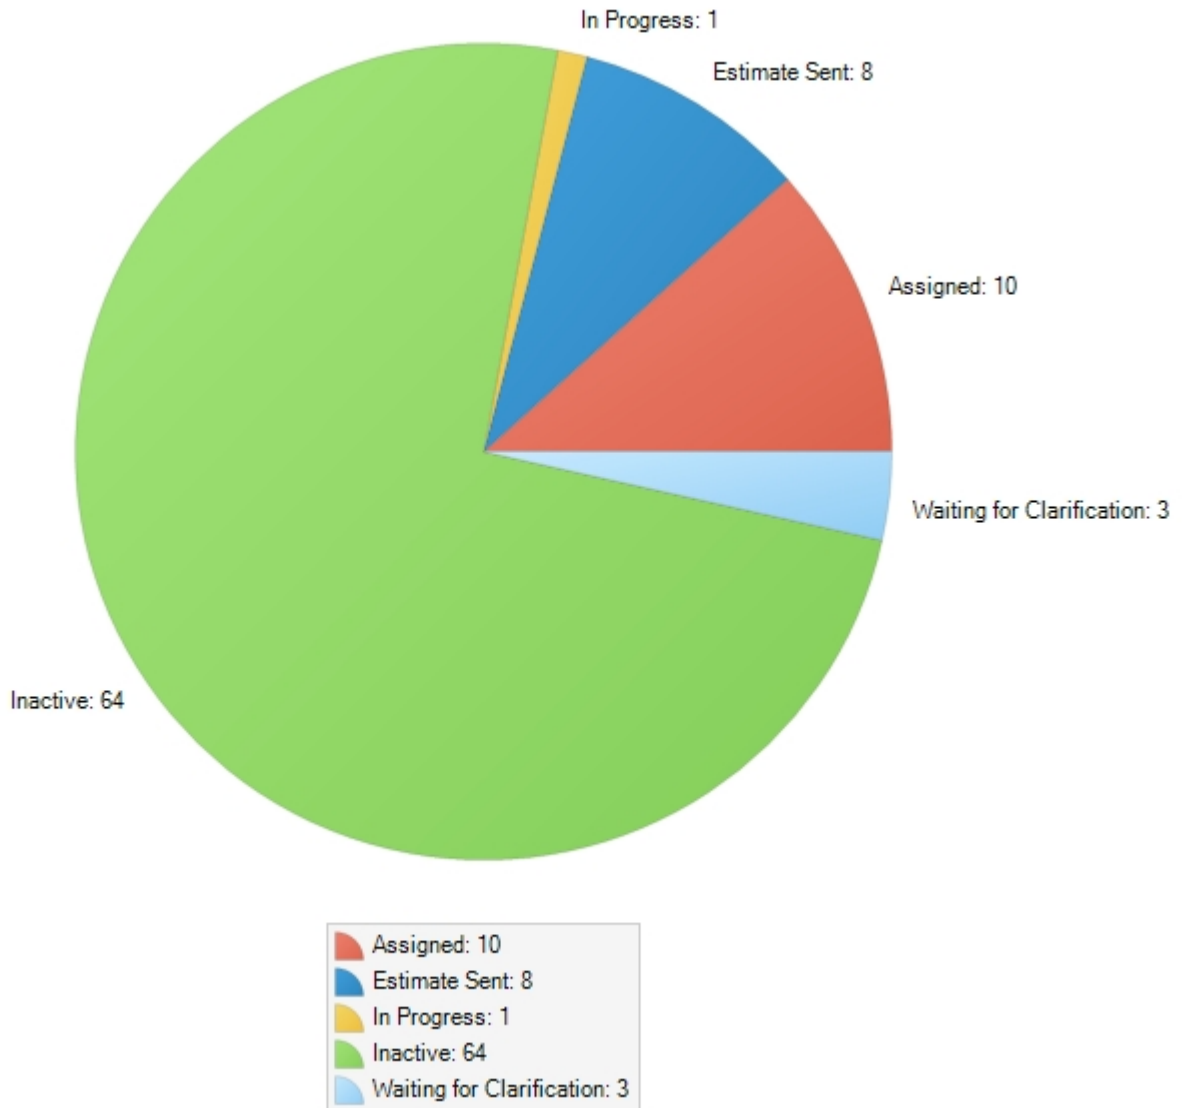

Open Requests by Status Chart

Run Date: 05/15/2022 6:01 AM

Open Requests by Status

Request Status	Reference No
Assigned	10
Estimate Sent	8
In Progress	1
Inactive	64
Waiting for Clarification	3