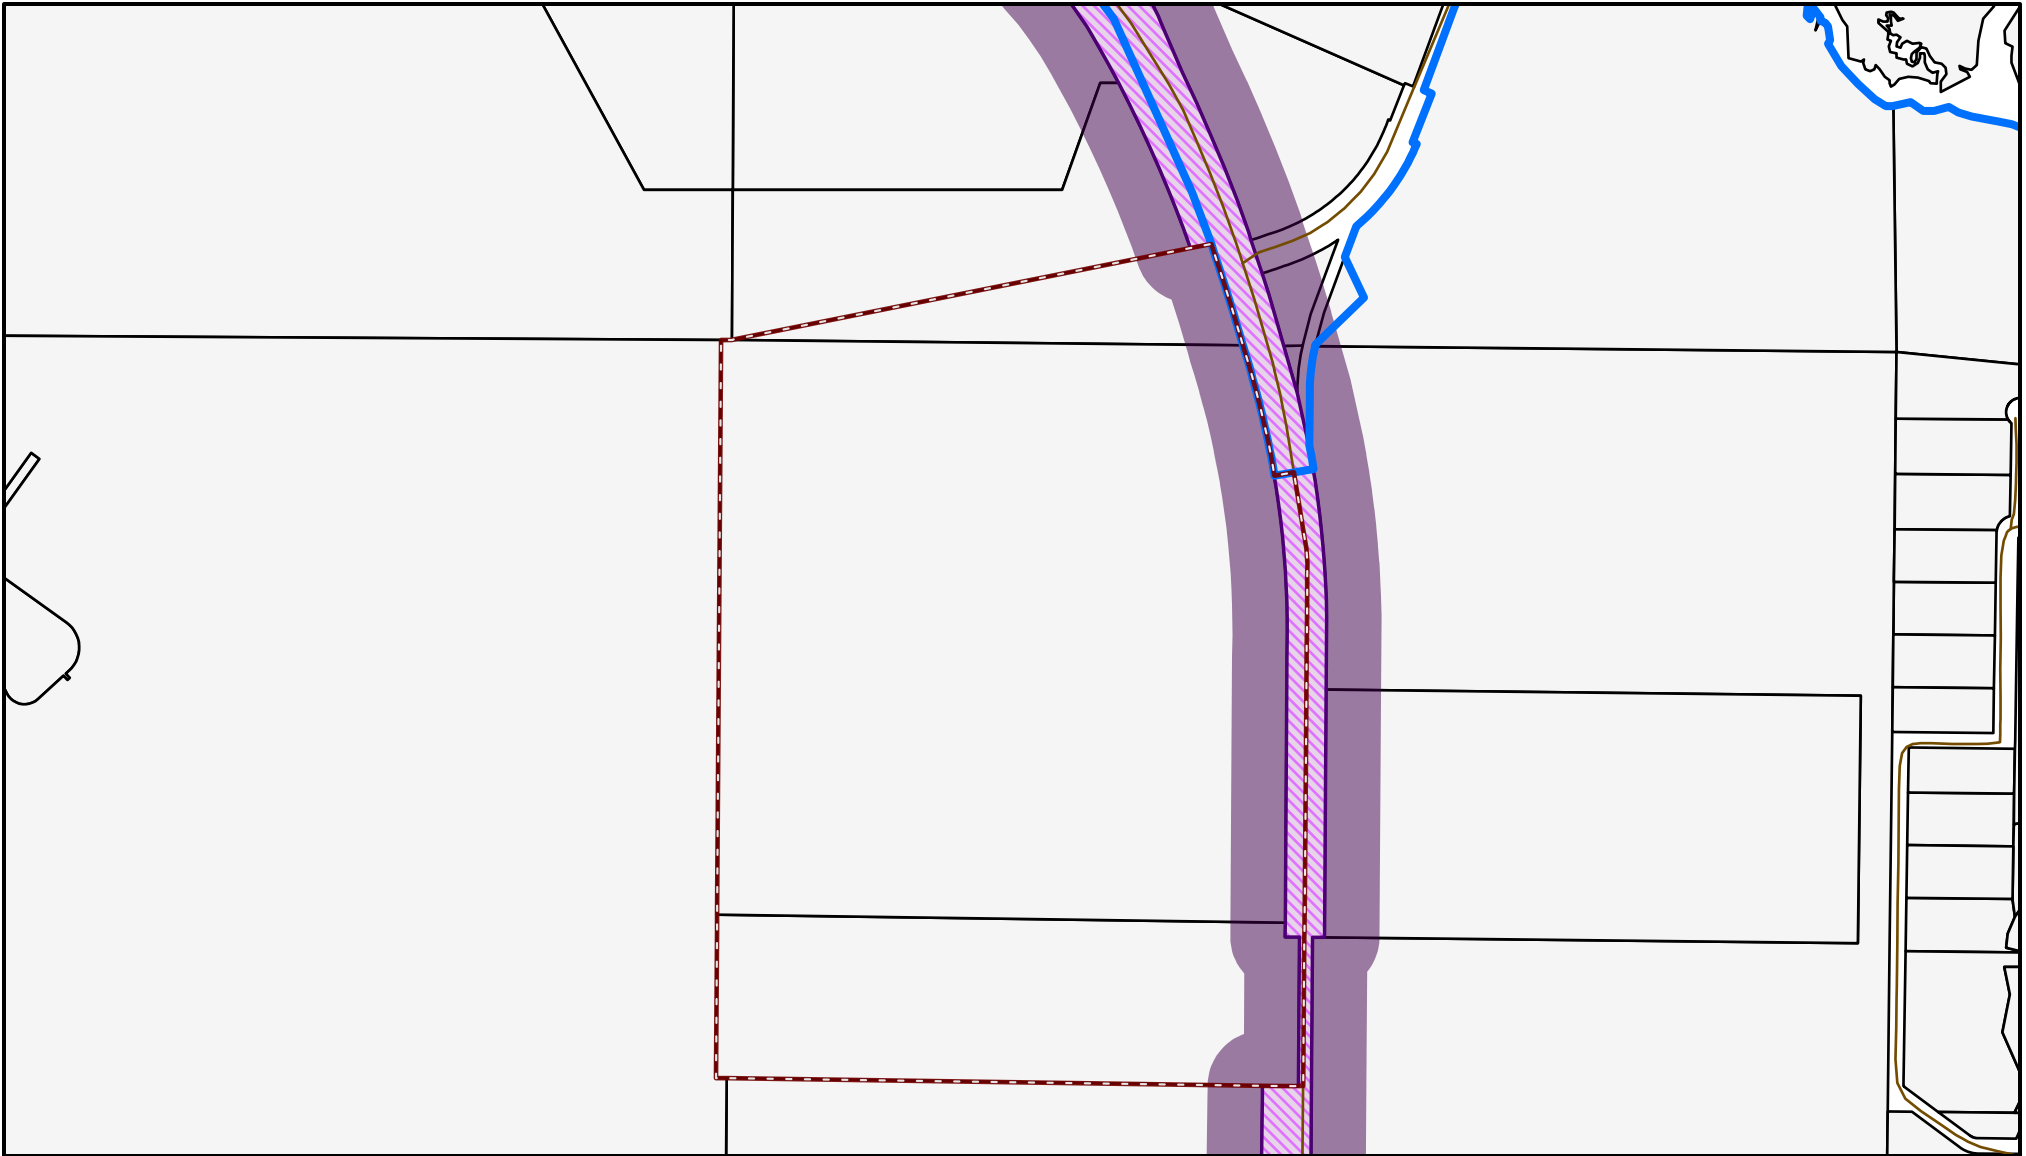

# Activity Center 1 - Mediterranea

(EAST)

0 1,000 2,000  
Feet

— North Port Streets

□ Parcel Boundary

□ City Boundary

□ Activity Centers

□ Arterial ROW

# Activity Center 5 - Midway

0 500 1,000  
Feet

— North Port Streets

□ Parcel Boundary

□ City Boundary

□ Activity Centers

▨ Arterial ROW

■ Arterial ROW 250 ft Buffer

# Activity Center 8 - The Gardens

0 500 1,000 Feet

— North Port Streets

□ Parcel Boundary

▭ City Boundary

▭ Activity Centers

▨ Arterial ROW

▭ Arterial ROW 250 ft Buffer