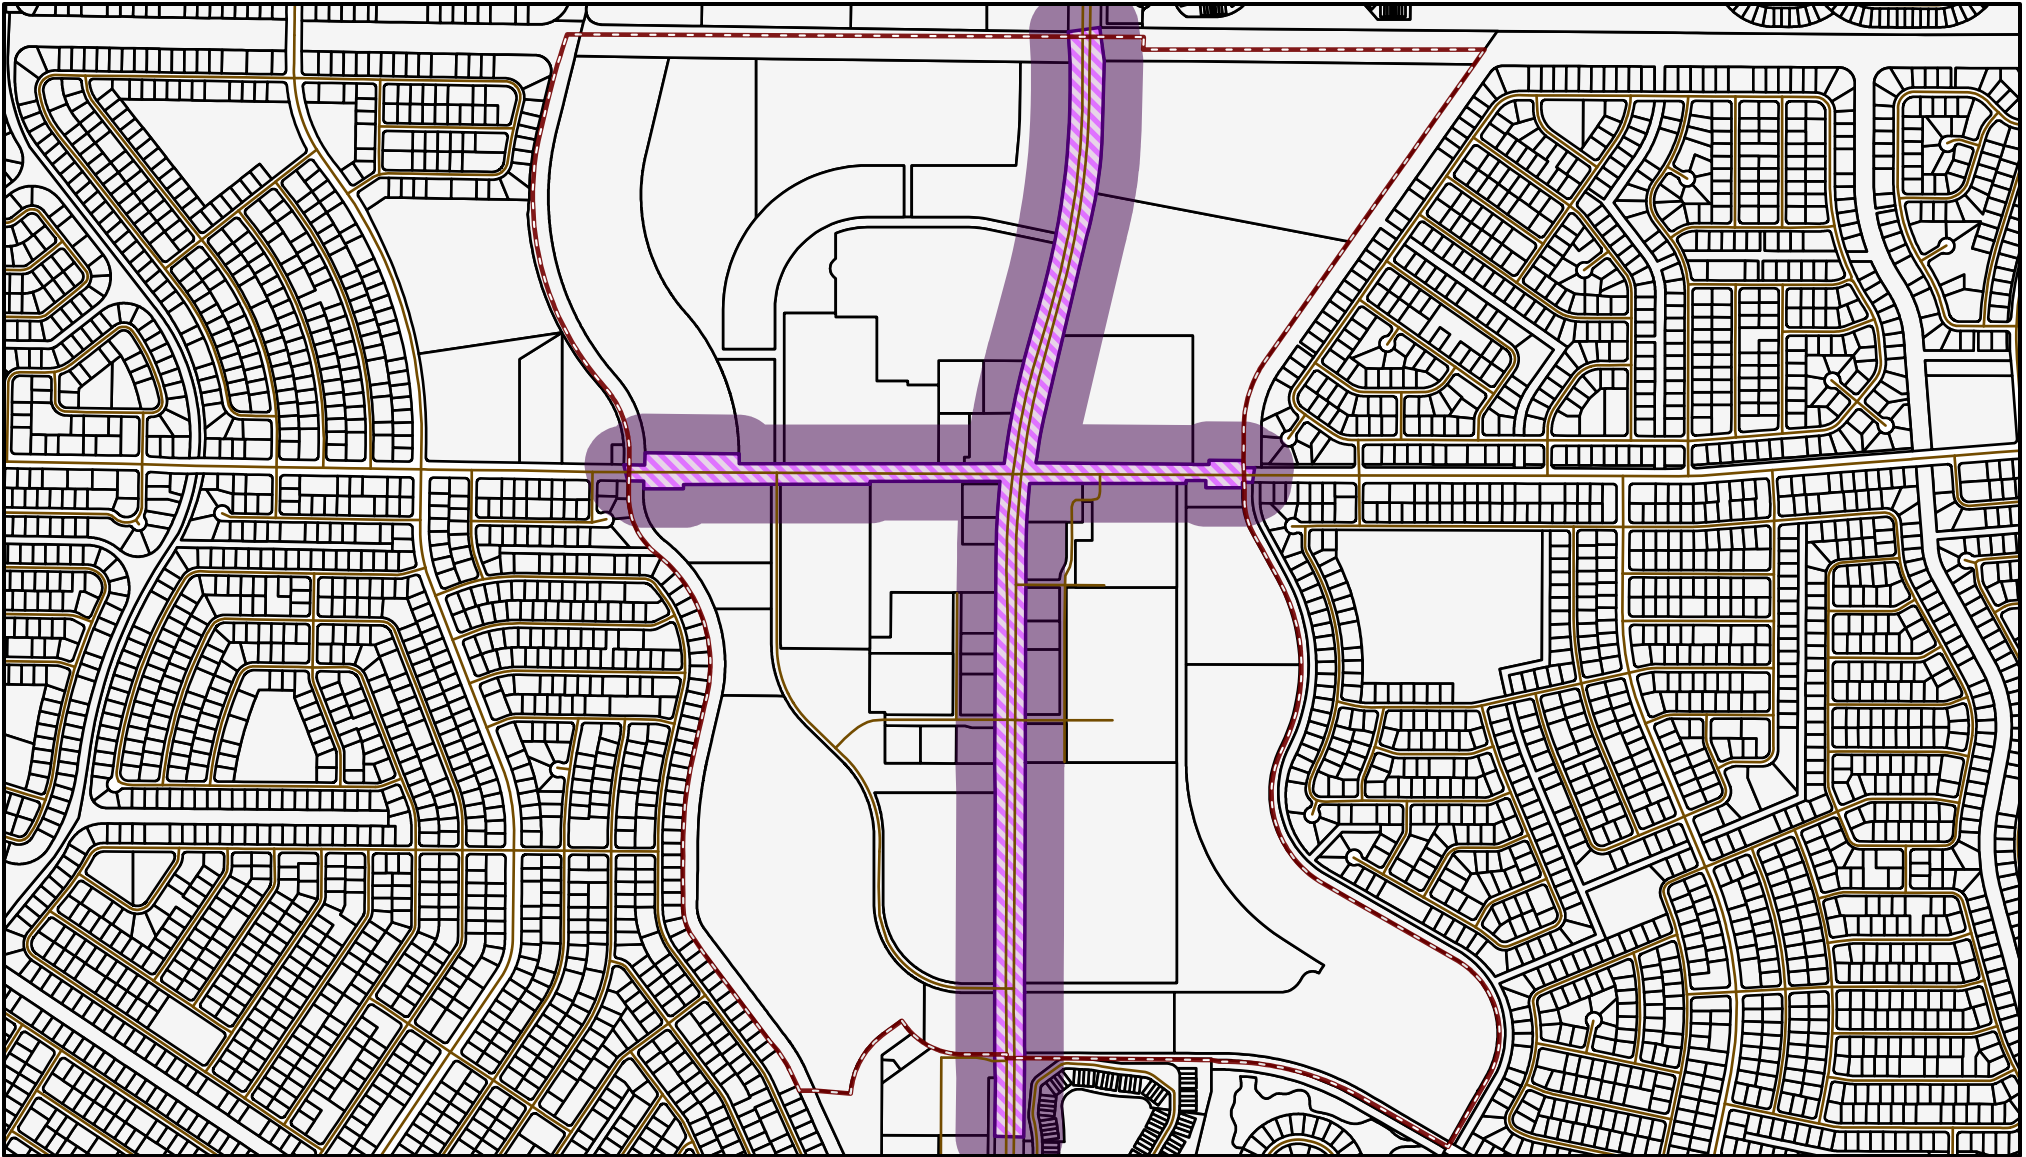

# Activity Center 1 - Mediterranea

(EAST)

0 1,000 2,000  
Feet

— North Port Streets

□ Parcel Boundary

□ City Boundary

□ Activity Centers

□ Arterial ROW

□ Arterial ROW 250 ft Buffer

□ Collector ROW

□ Collector ROW 250 ft Buffer

# Activity Center 5 - Midway

0 500 1,000  
Feet

— North Port Streets

□ Parcel Boundary

□ City Boundary

□ Activity Centers

▨ Arterial ROW

■ Arterial ROW 250 ft Buffer

# Activity Center 8 - The Gardens

0 500 1,000 Feet

— North Port Streets

□ Parcel Boundary

▭ City Boundary

▭ Activity Centers

▨ Arterial ROW

▭ Arterial ROW 250 ft Buffer