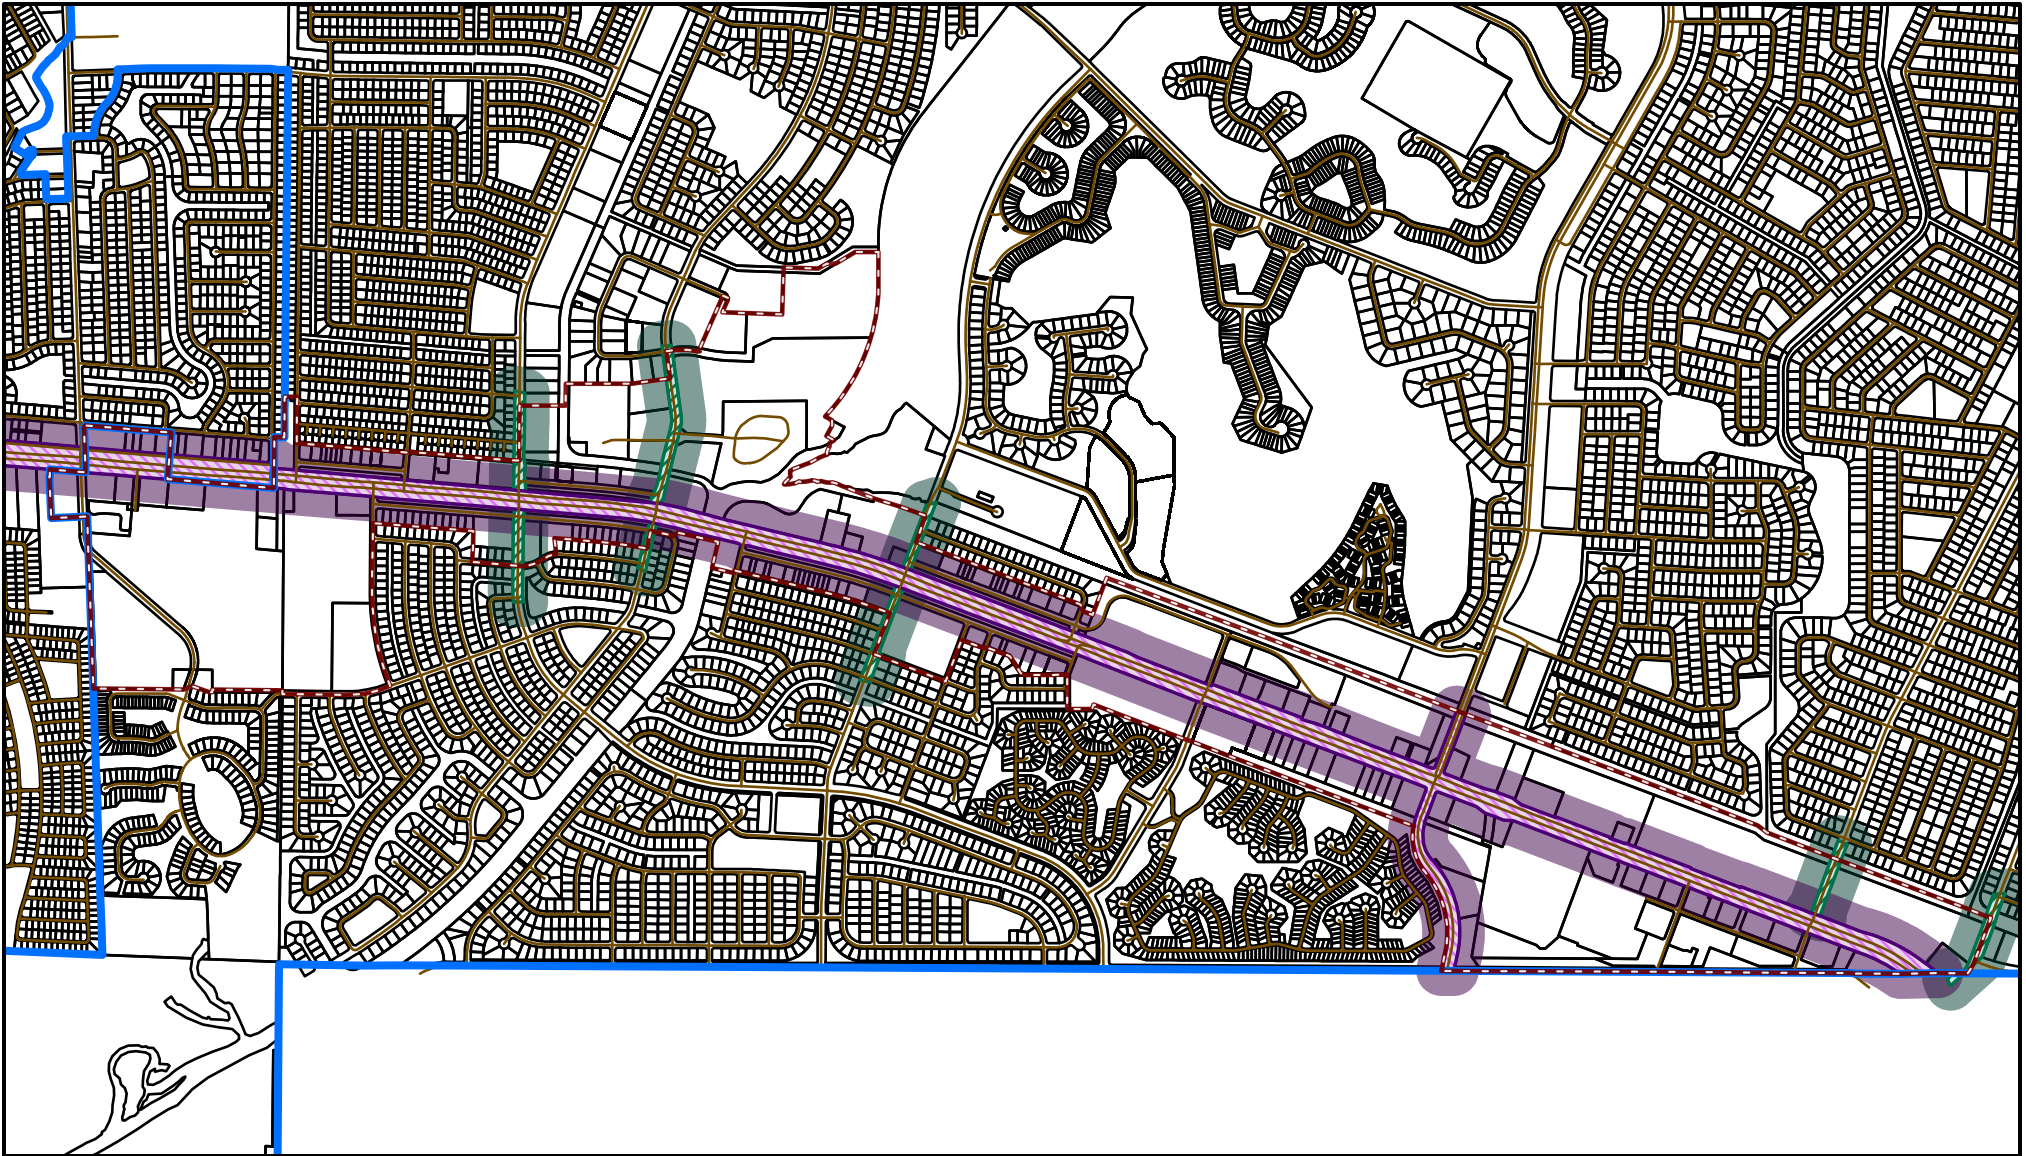

# Activity Center 1 - Mediterranea

(EAST)

0 1,000 2,000  
Feet

— North Port Streets

□ Parcel Boundary

□ City Boundary

□ Activity Centers

□ Arterial ROW

□ Arterial ROW 250 ft Buffer

□ Collector ROW

□ Collector ROW 250 ft Buffer

# Activity Center 5 - Midway

0 500 1,000  
Feet

— North Port Streets

□ Parcel Boundary

□ City Boundary

□ Activity Centers

▨ Arterial ROW

■ Arterial ROW 250 ft Buffer

# Activity Center 8 - The Gardens

0 500 1,000 Feet

— North Port Streets

□ Parcel Boundary

▭ City Boundary

▭ Activity Centers

▨ Arterial ROW

▭ Arterial ROW 250 ft Buffer